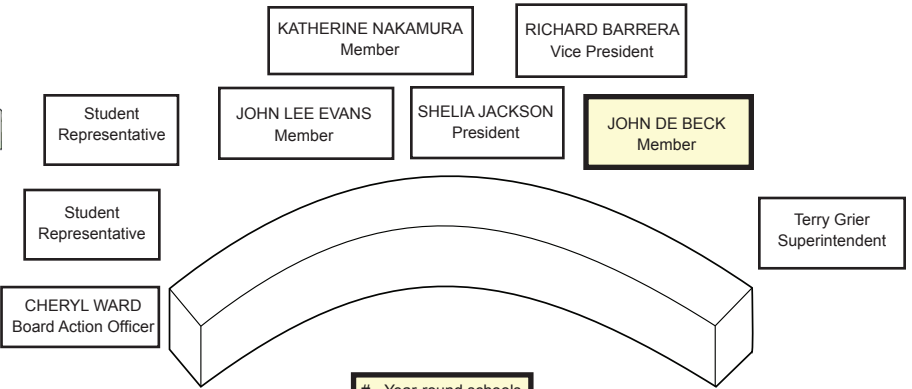

- Year-round schools
* - Charter schools

Schools in Nominating Sub-District C

Elementary

Barnard	Crown Point	Linda Vista Annex	Sessions
Bayview Terrace	Dewey #	Loma Portal	Silver Gate
Bird Rock	Explorer*	Longfellow	Sunset View
Cabrillo	Grant	Ocean Beach	Torrey Pines
Carson #	La Jolla	Pacific Beach	Washington
Chesterton	Linda Vista #		

Middle & Jr. High

Correia	High Tech Middle*	Muirlands	Pacific Beach
Dana	Montgomery #		

Senior High

Cortez Hill Academy*	High Tech High*	La Jolla	Point Loma
Kearny Complex	Mission Bay		

Atypical

Charter School of SD*	Audeo*	Preuss*	Twain (Beach)
Kipp Adelante*	Twain Jr.-Sr.