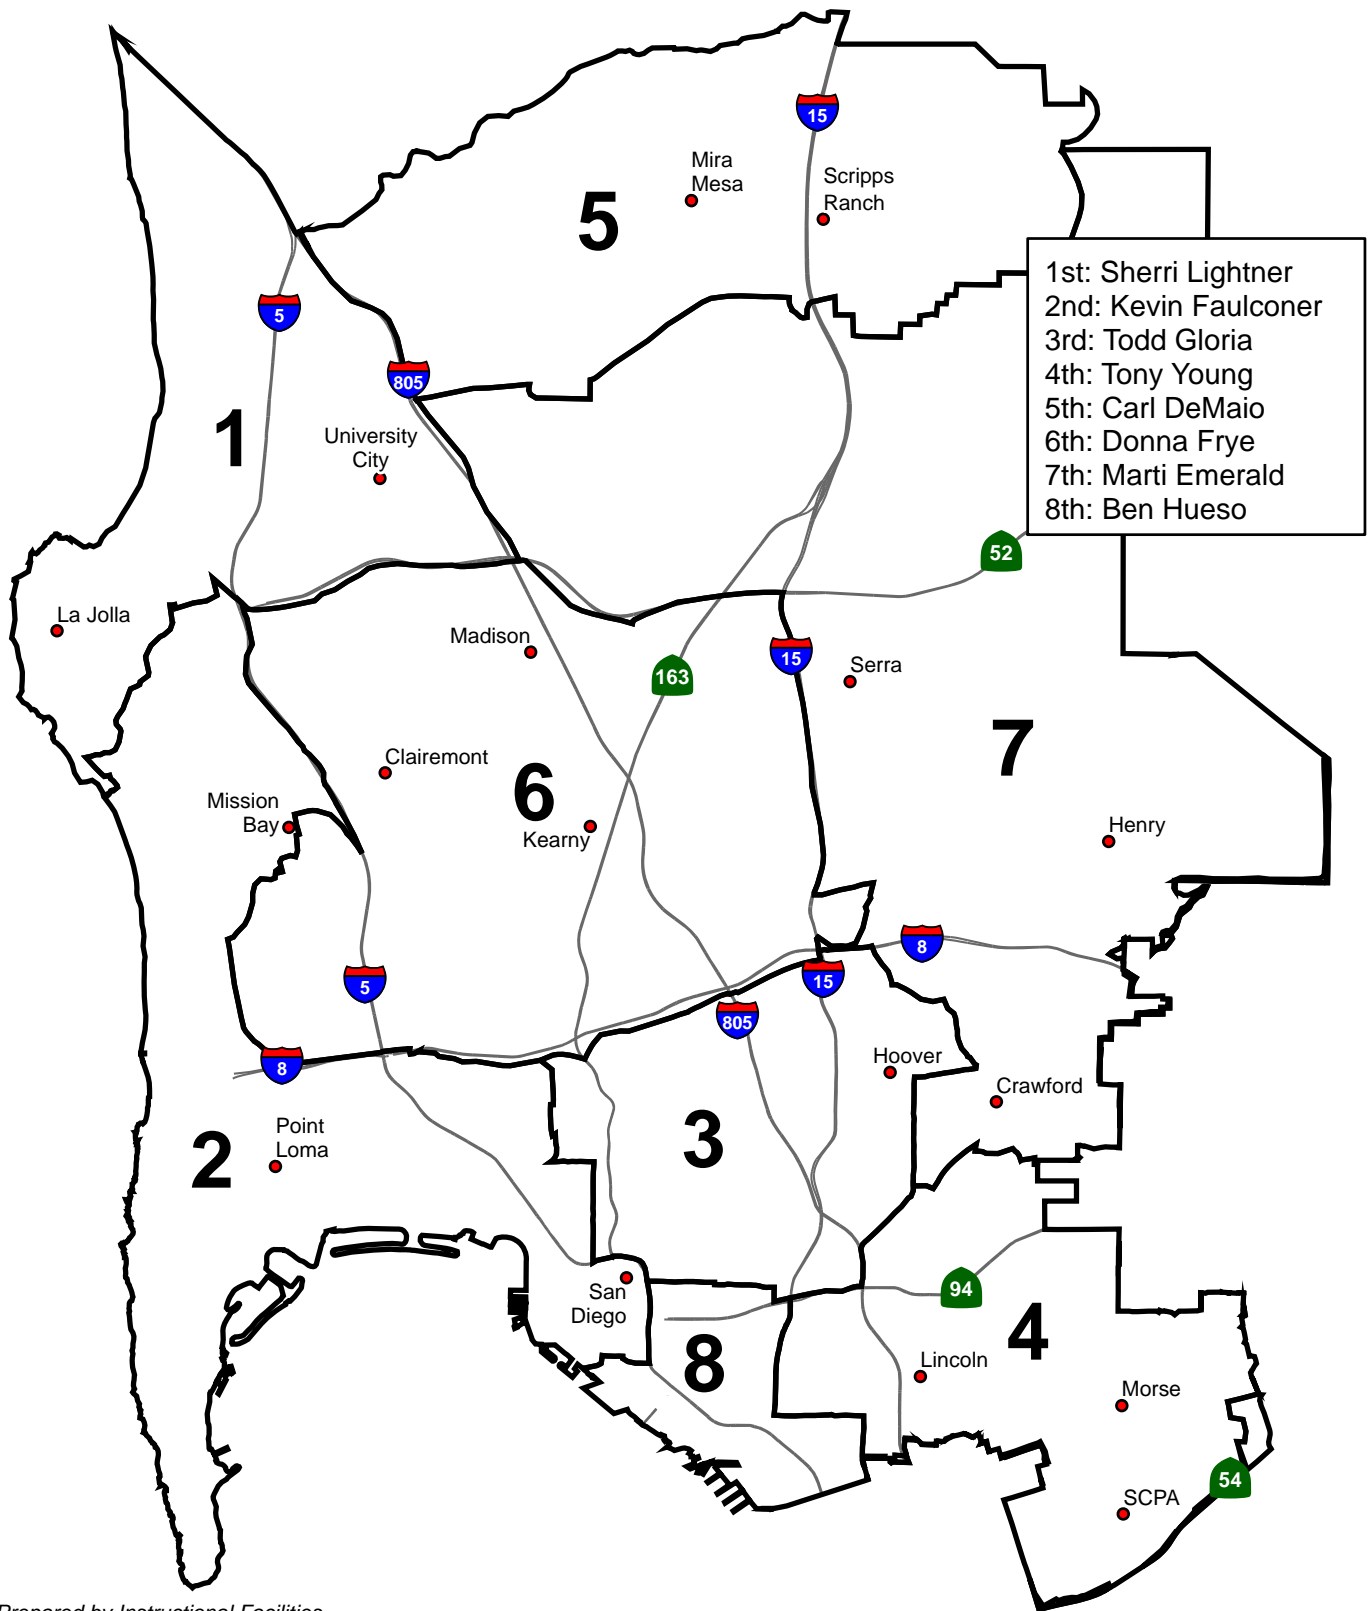

SAN DIEGO UNIFIED SCHOOL DISTRICT

High School Sites by City Council District

2008-09