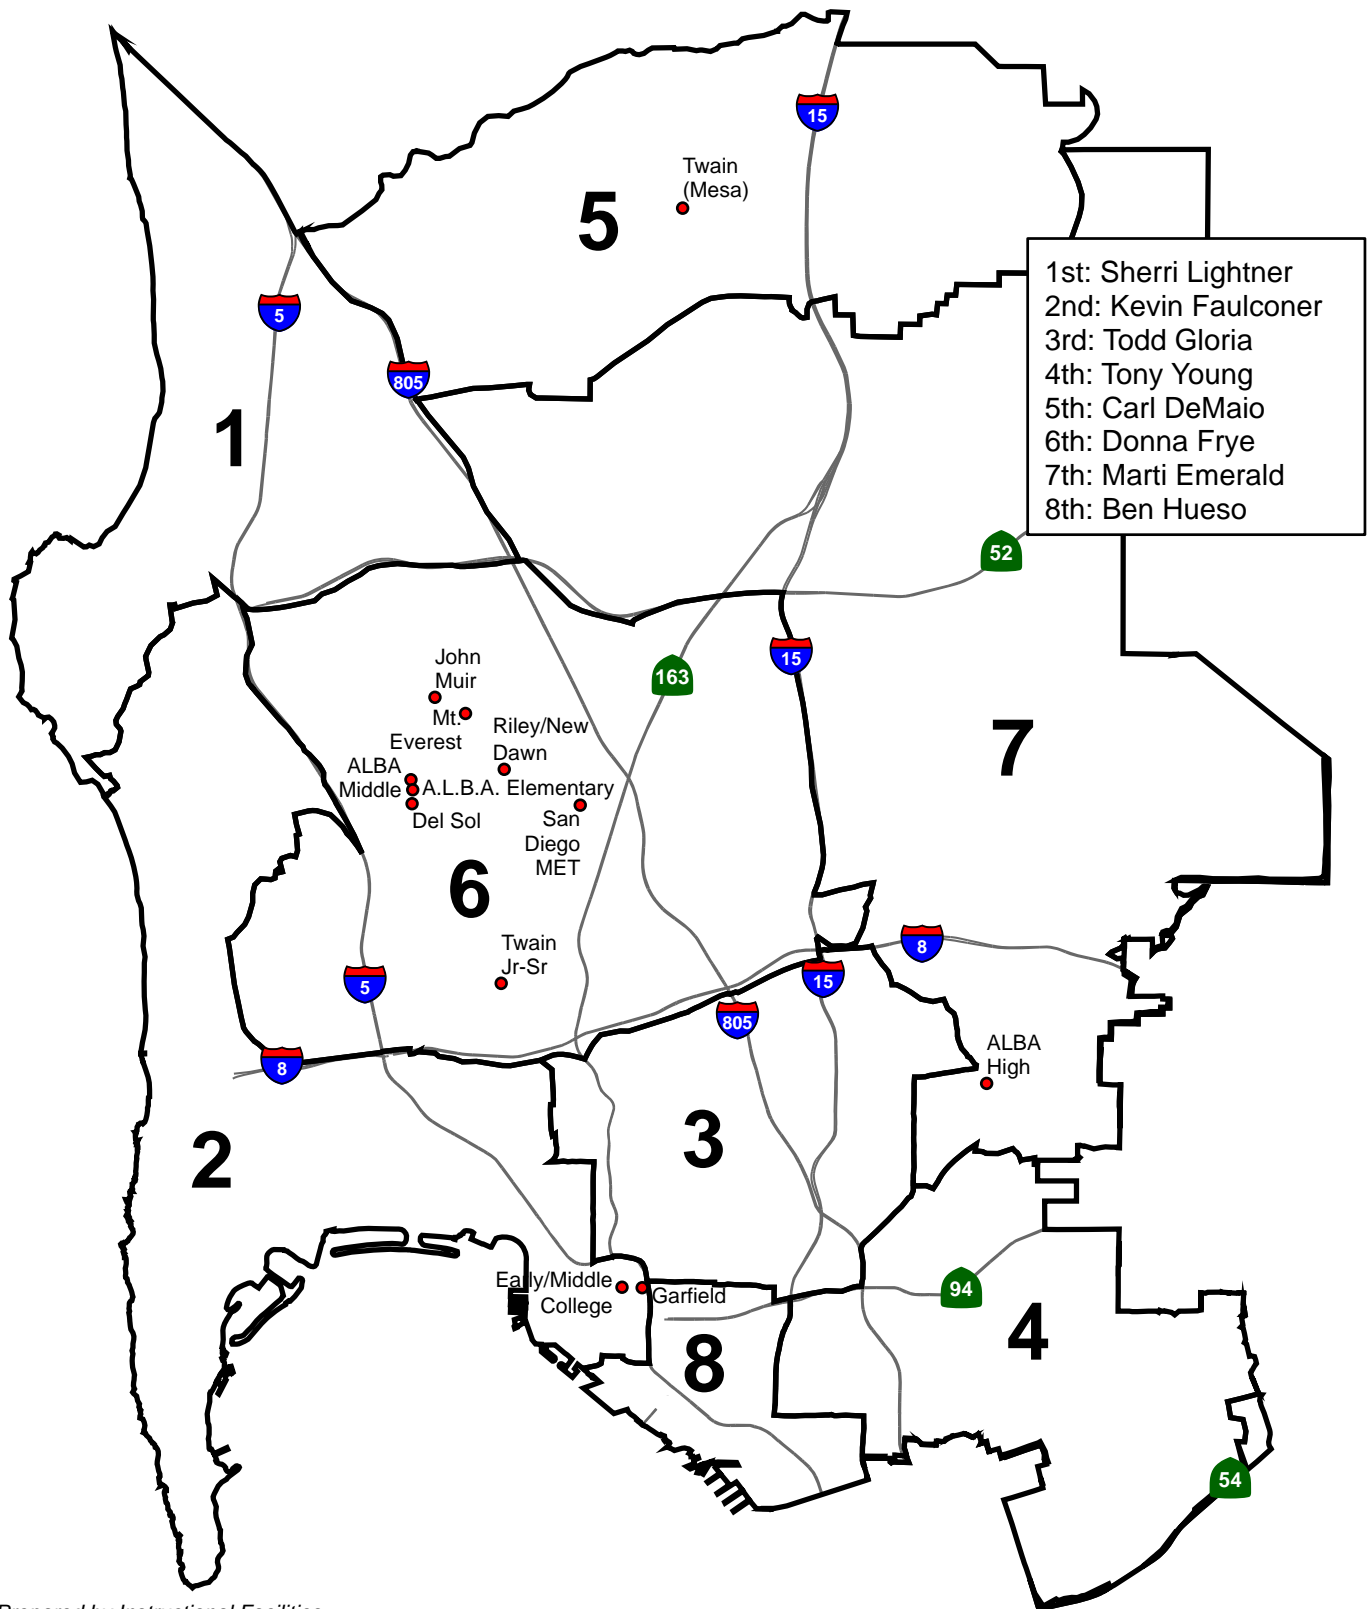

SAN DIEGO UNIFIED SCHOOL DISTRICT

Atypical School Sites by City Council District

2008-09