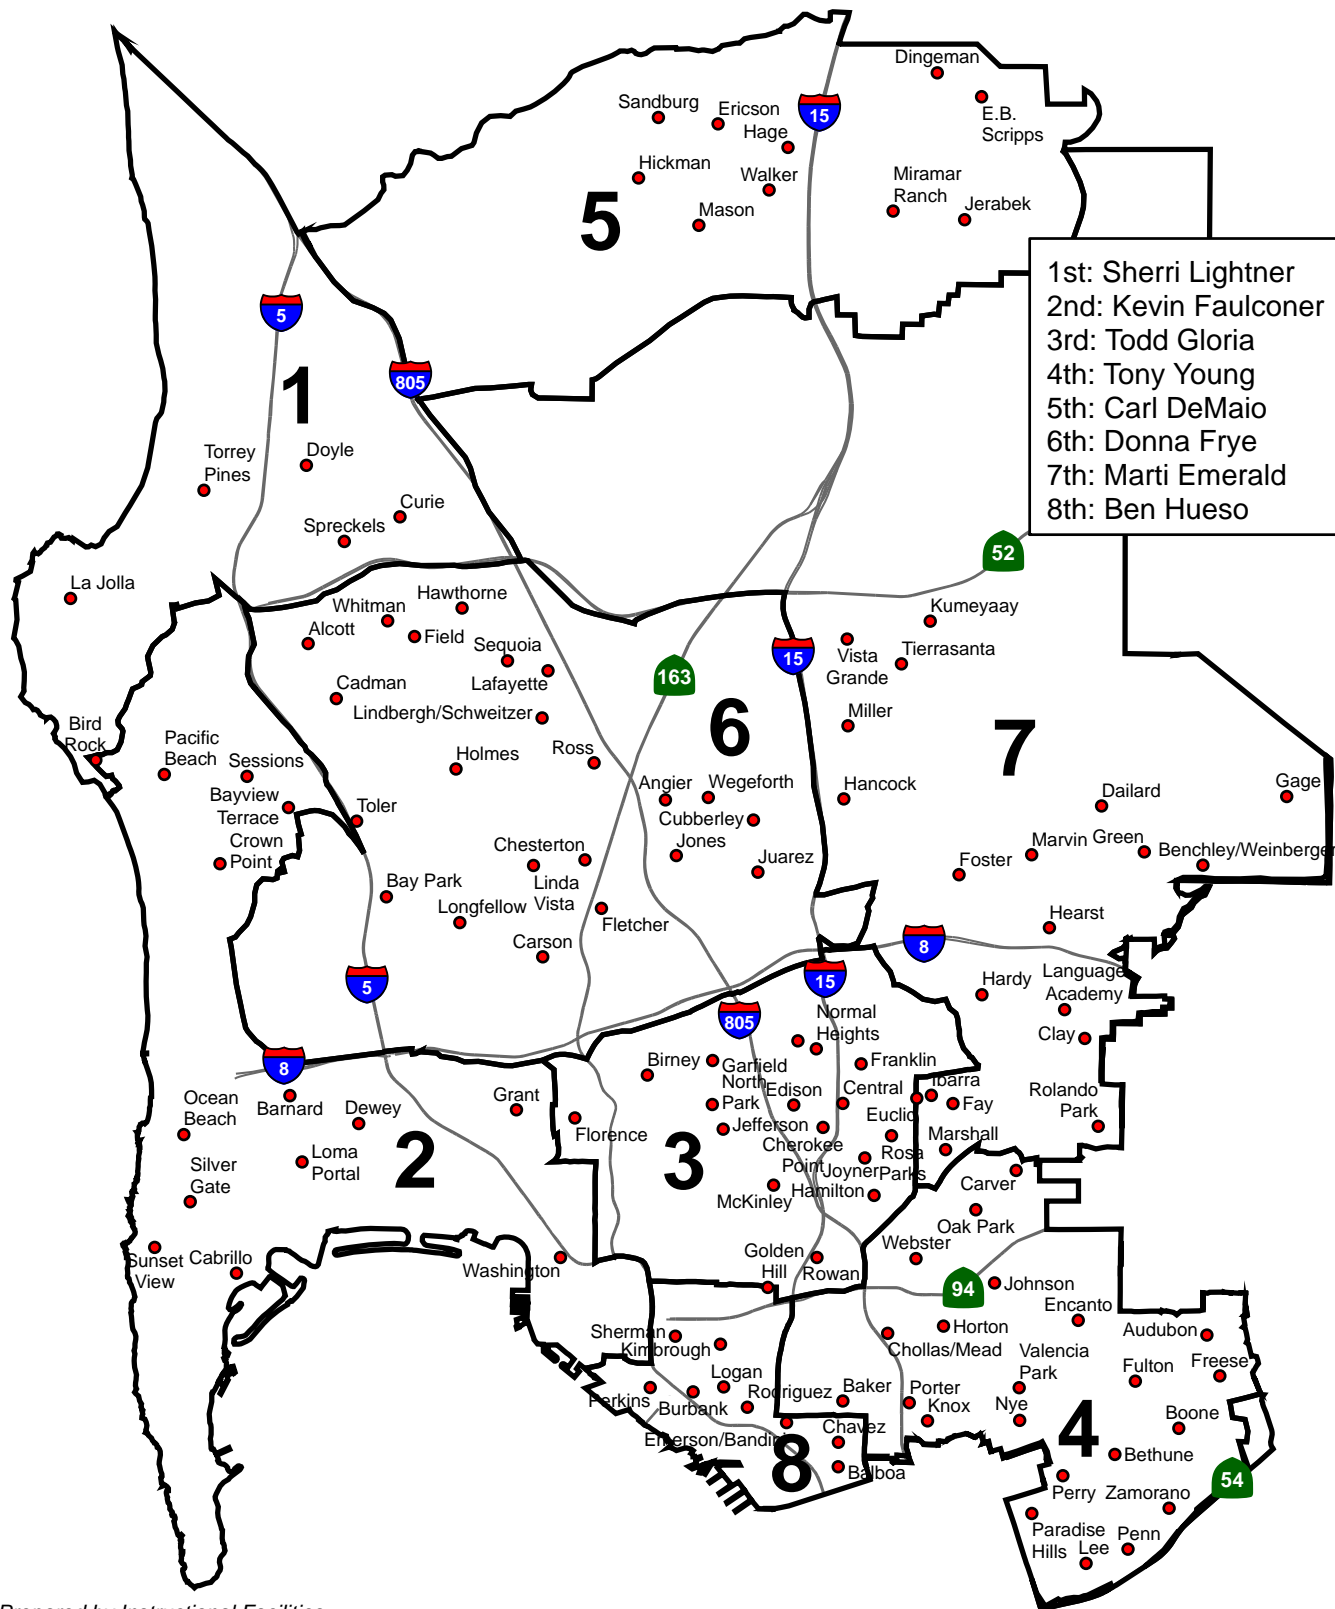

SAN DIEGO UNIFIED SCHOOL DISTRICT

Elementary School Sites by City Council District

2008-09

SAN DIEGO UNIFIED SCHOOL DISTRICT

Middle School Sites by City Council District

2008-09

SAN DIEGO UNIFIED SCHOOL DISTRICT

2008-09

- 1st: Sherri Lightner
- 2nd: Kevin Faulconer
- 3rd: Todd Gloria
- 4th: Tony Young
- 5th: Carl DeMaio
- 6th: Donna Frye
- 7th: Marti Emerald
- 8th: Ben Hueso