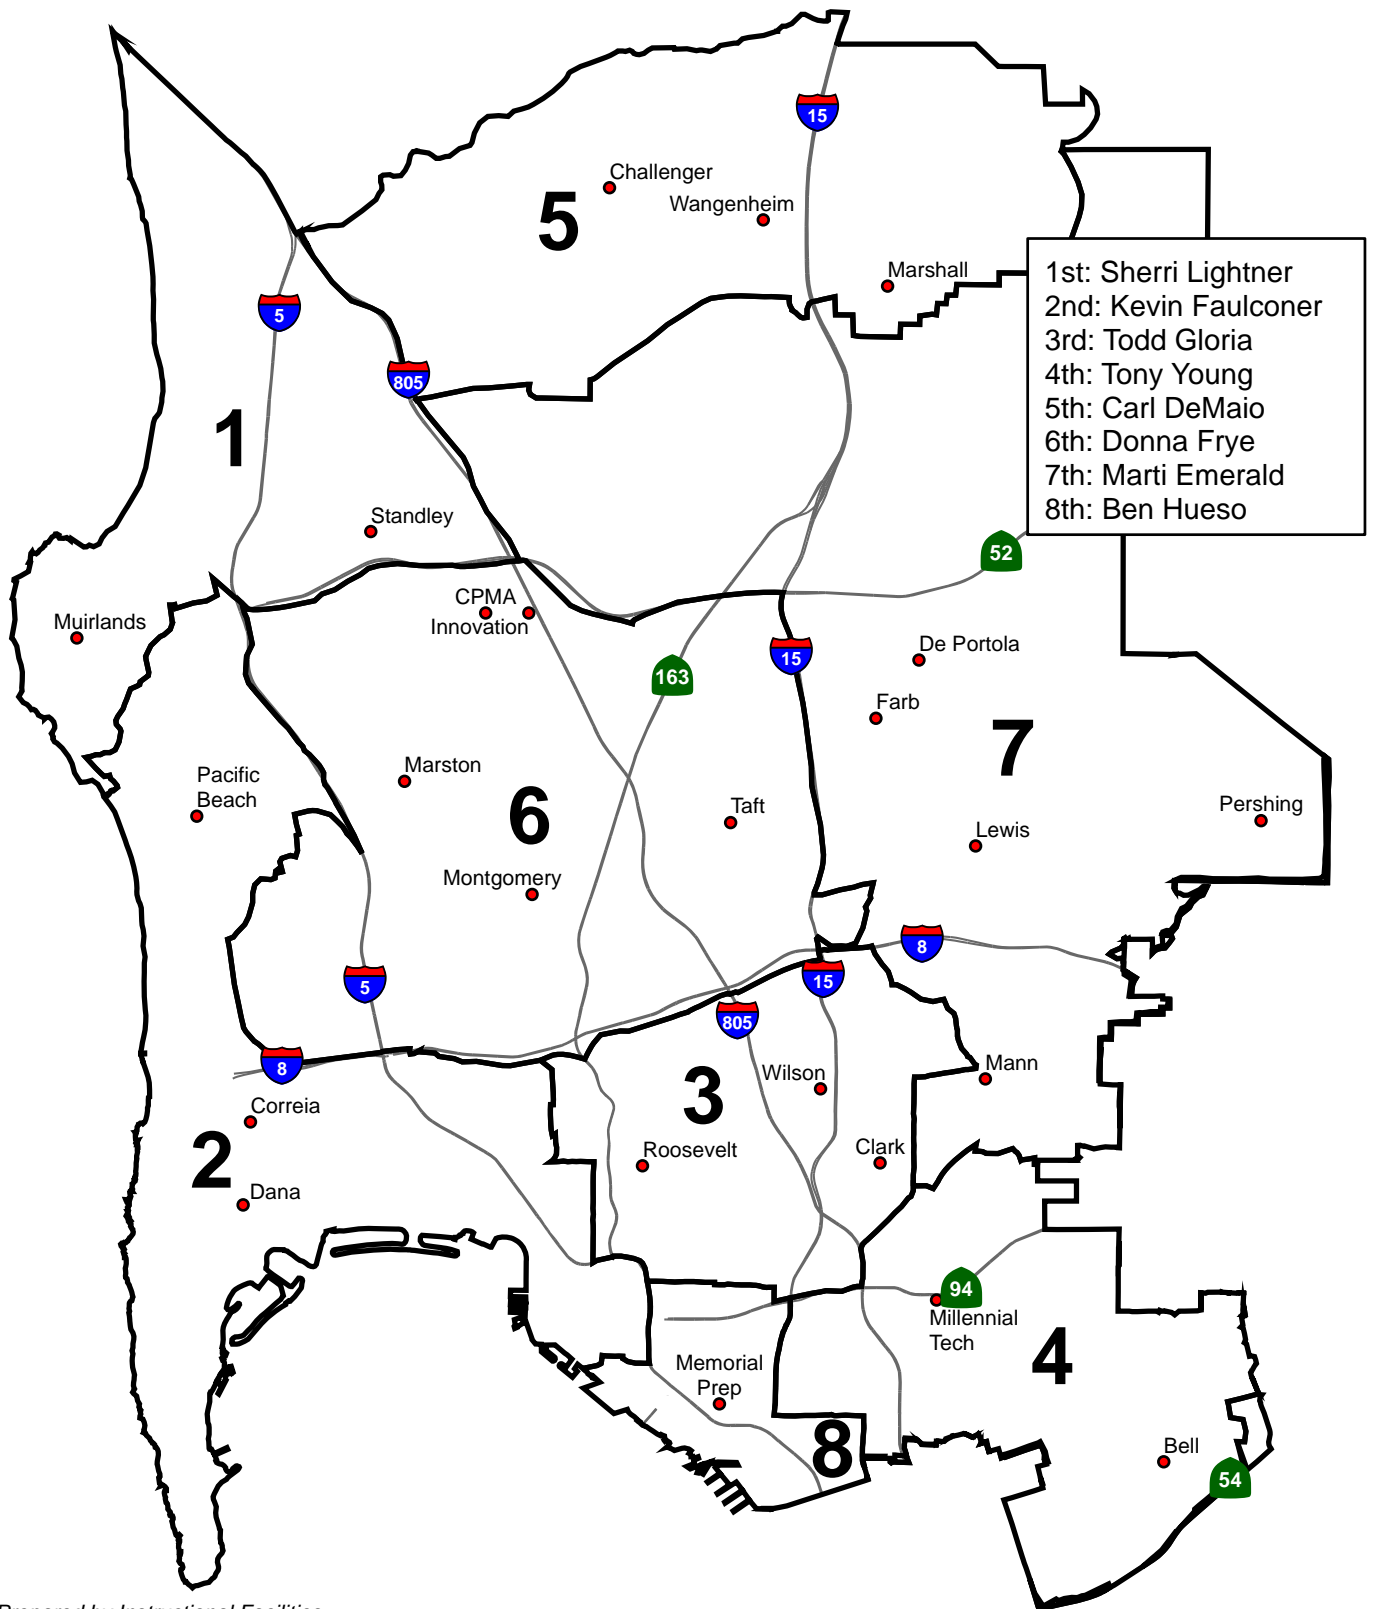

SAN DIEGO UNIFIED SCHOOL DISTRICT

Elementary School Sites by City Council District

2008-09

SAN DIEGO UNIFIED SCHOOL DISTRICT

Middle School Sites by City Council District

2008-09

SAN DIEGO UNIFIED SCHOOL DISTRICT

2008-09

- 1st: Sherri Lightner
- 2nd: Kevin Faulconer
- 3rd: Todd Gloria
- 4th: Tony Young
- 5th: Carl DeMaio
- 6th: Donna Frye
- 7th: Marti Emerald
- 8th: Ben Hueso