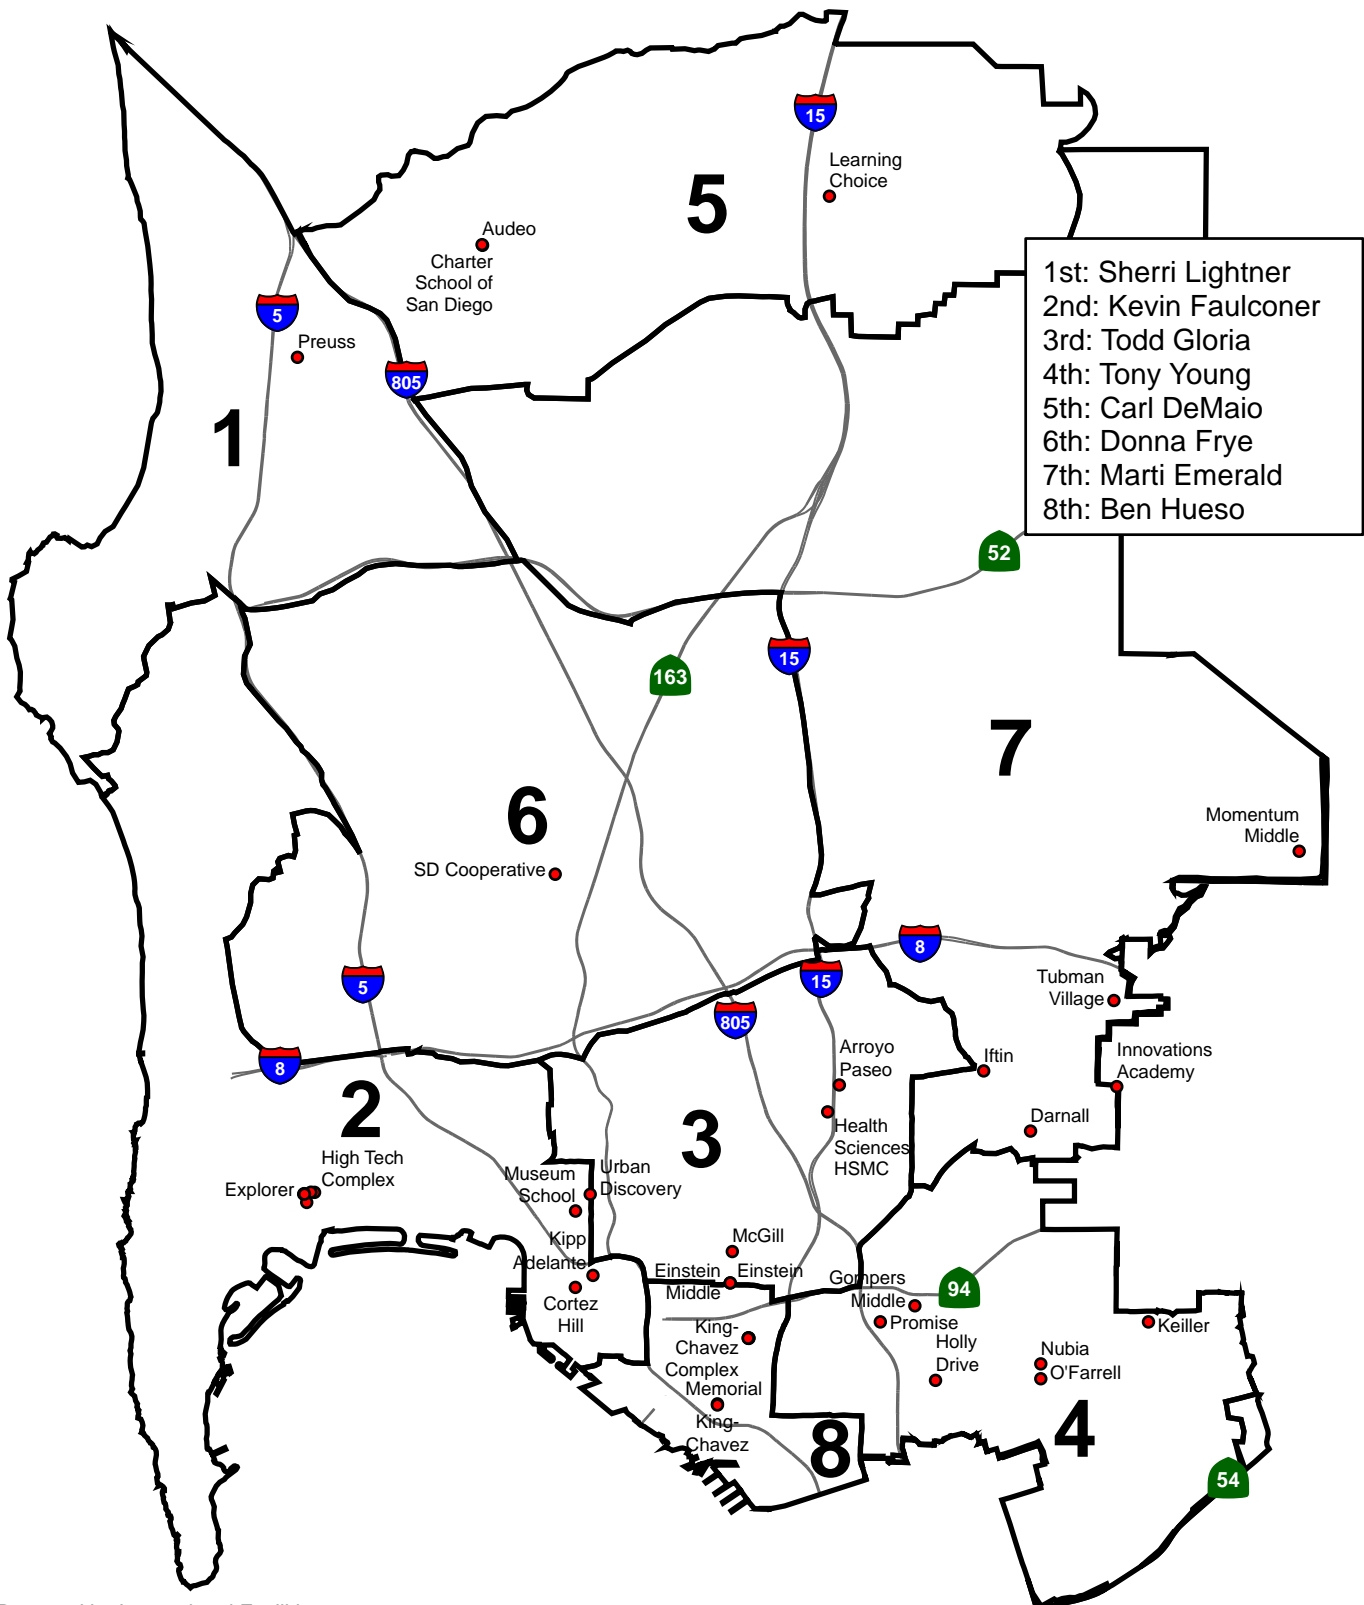

High School Sites by City Council District

2008-09

SAN DIEGO UNIFIED SCHOOL DISTRICT

Atypical School Sites by City Council District

2008-09

SAN DIEGO UNIFIED SCHOOL DISTRICT

Charter School Sites by City Council District

2008-09

- 1st: Sherri Lightner
- 2nd: Kevin Faulconer
- 3rd: Todd Gloria
- 4th: Tony Young
- 5th: Carl DeMaio
- 6th: Donna Frye
- 7th: Marti Emerald
- 8th: Ben Hueso