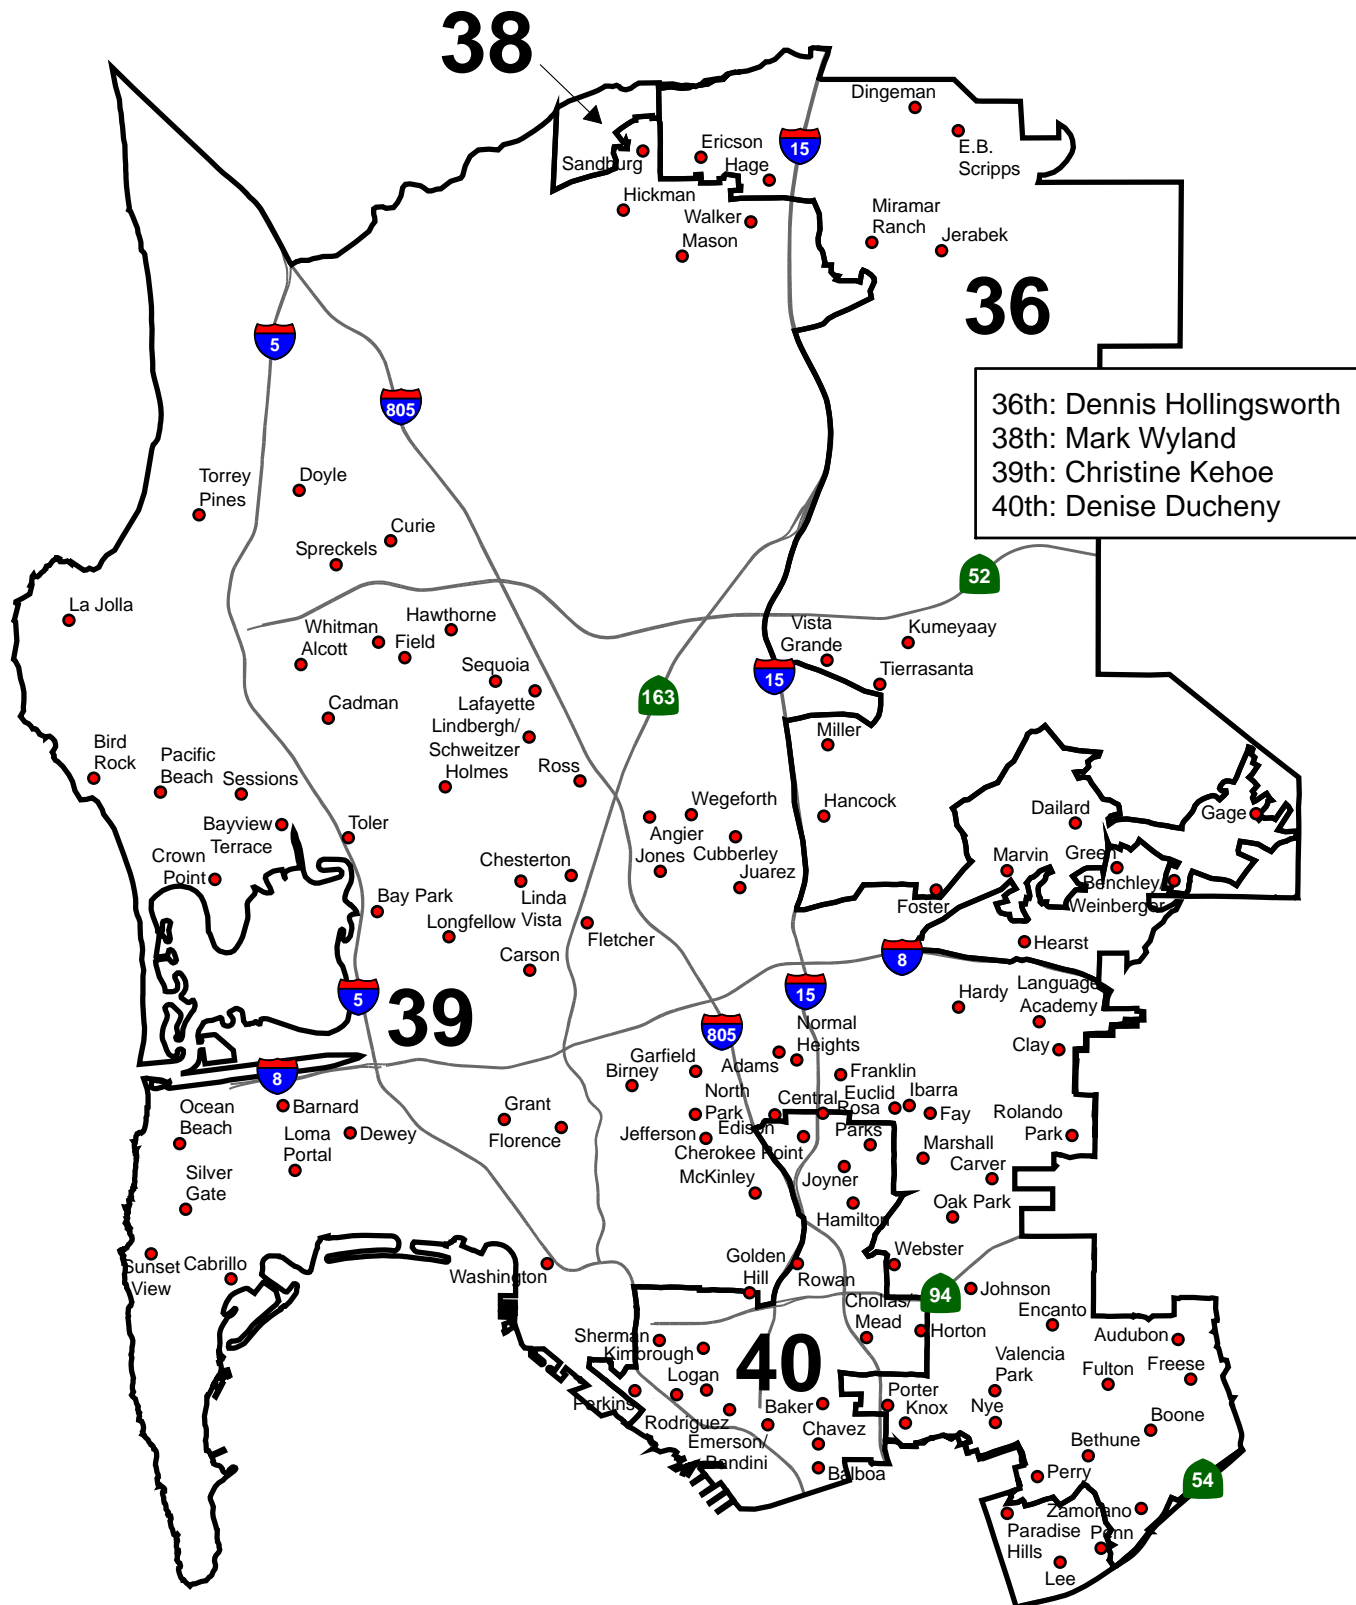

SAN DIEGO UNIFIED SCHOOL DISTRICT

Elementary School Sites by State Senatorial District

2008-09

SAN DIEGO UNIFIED SCHOOL DISTRICT

Middle School Sites by State Senatorial District

2008-09

SAN DIEGO UNIFIED SCHOOL DISTRICT

High School Sites by State Senatorial District

2008-09

SAN DIEGO UNIFIED SCHOOL DISTRICT

Atypical School Sites by State Senatorial District

2008-09