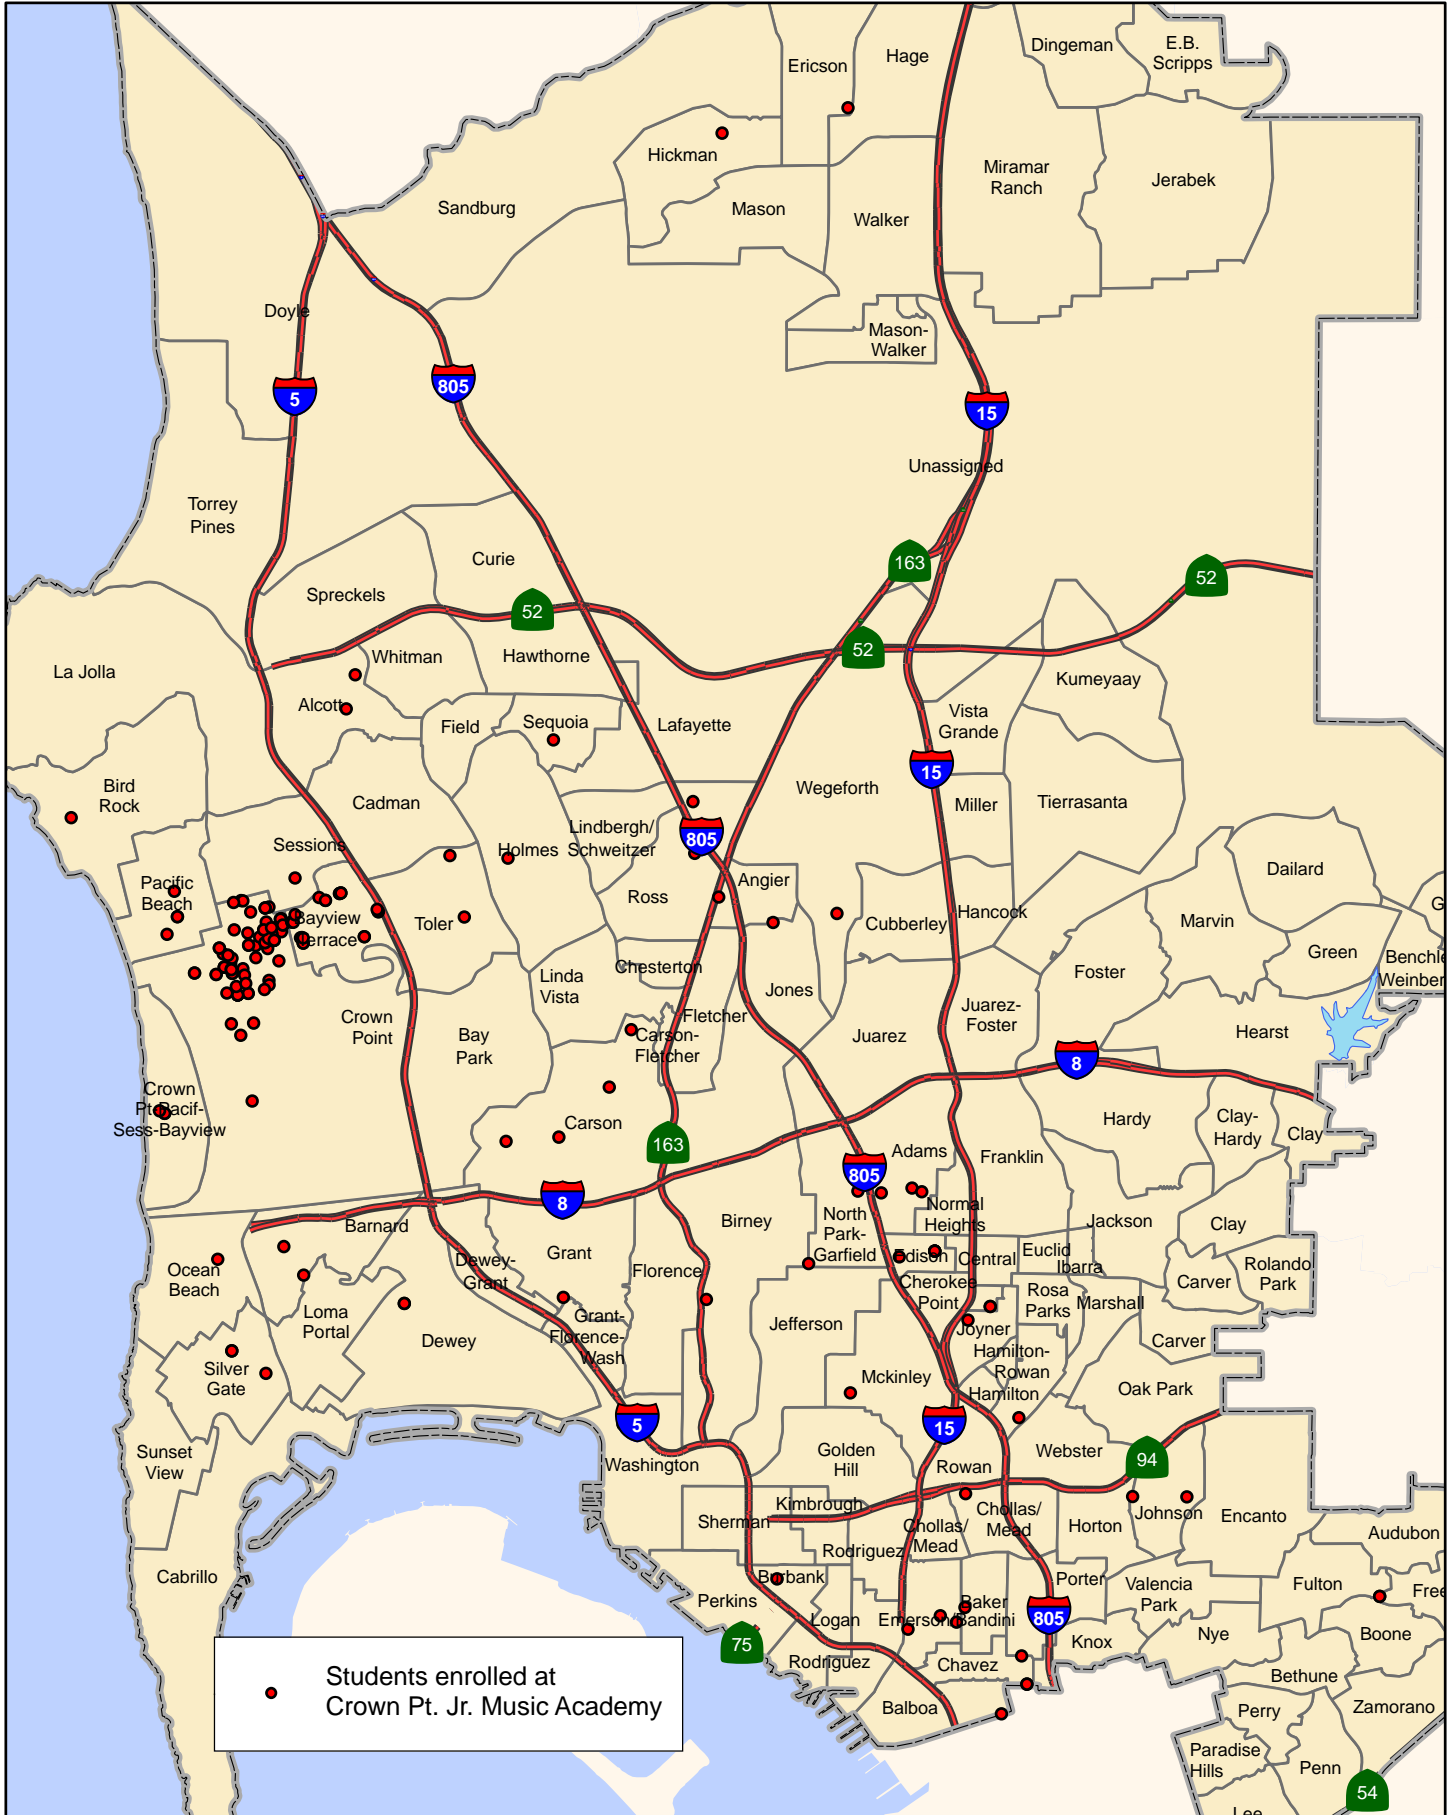

Crown Point Jr. Music Academy Enrollment 2008-09

SAN DIEGO UNIFIED SCHOOL DISTRICT
Office of the Deputy Superintendent
Instructional Facilities Planning Department
12/1/2008

**2008-09 Enrollment at Crown Point Jr.
Music Academy by Elementary
Attendance Boundary**

ELEM BOUNDARY	TOTAL
CROWN POINT JR MUSIC	
ACAD	77
BAYVIEW TERRACE	21
OUTSIDE SDUSD	12
EDISON	5
PACIFIC BEACH ELEM	4
CARSON	4
CROWN PT-PACIF-SESS- BAYVW	3
SILVER GATE	3
ADAMS	3
BALBOA	3
EMERSON/BANDINI	3
DEWEY	2
BOONE	2
CHEROKEE POINT	2
BARNARD	2
NORTH PARK-GARFIELD	2
ROSS	2
ALCOTT	2
TOLER	2
WASHINGTON	2
JOHNSON	2
BIRD ROCK	1
BIRNEY	1
BURBANK	1
BAKER	1
CHAVEZ	1
ANGIER	1
CHOLLAS/MEAD	1
GRANT	1
WEGEFORTH	1
HAMILTON	1
HICKMAN	1
HOLMES	1
INVALID ADDRESS	1
JONES	1
JOYNER	1
MCKINLEY	1
OCEAN BEACH	1
SEQUOIA	1
SESSIONS	1
ERICSON	1
TOTAL	178