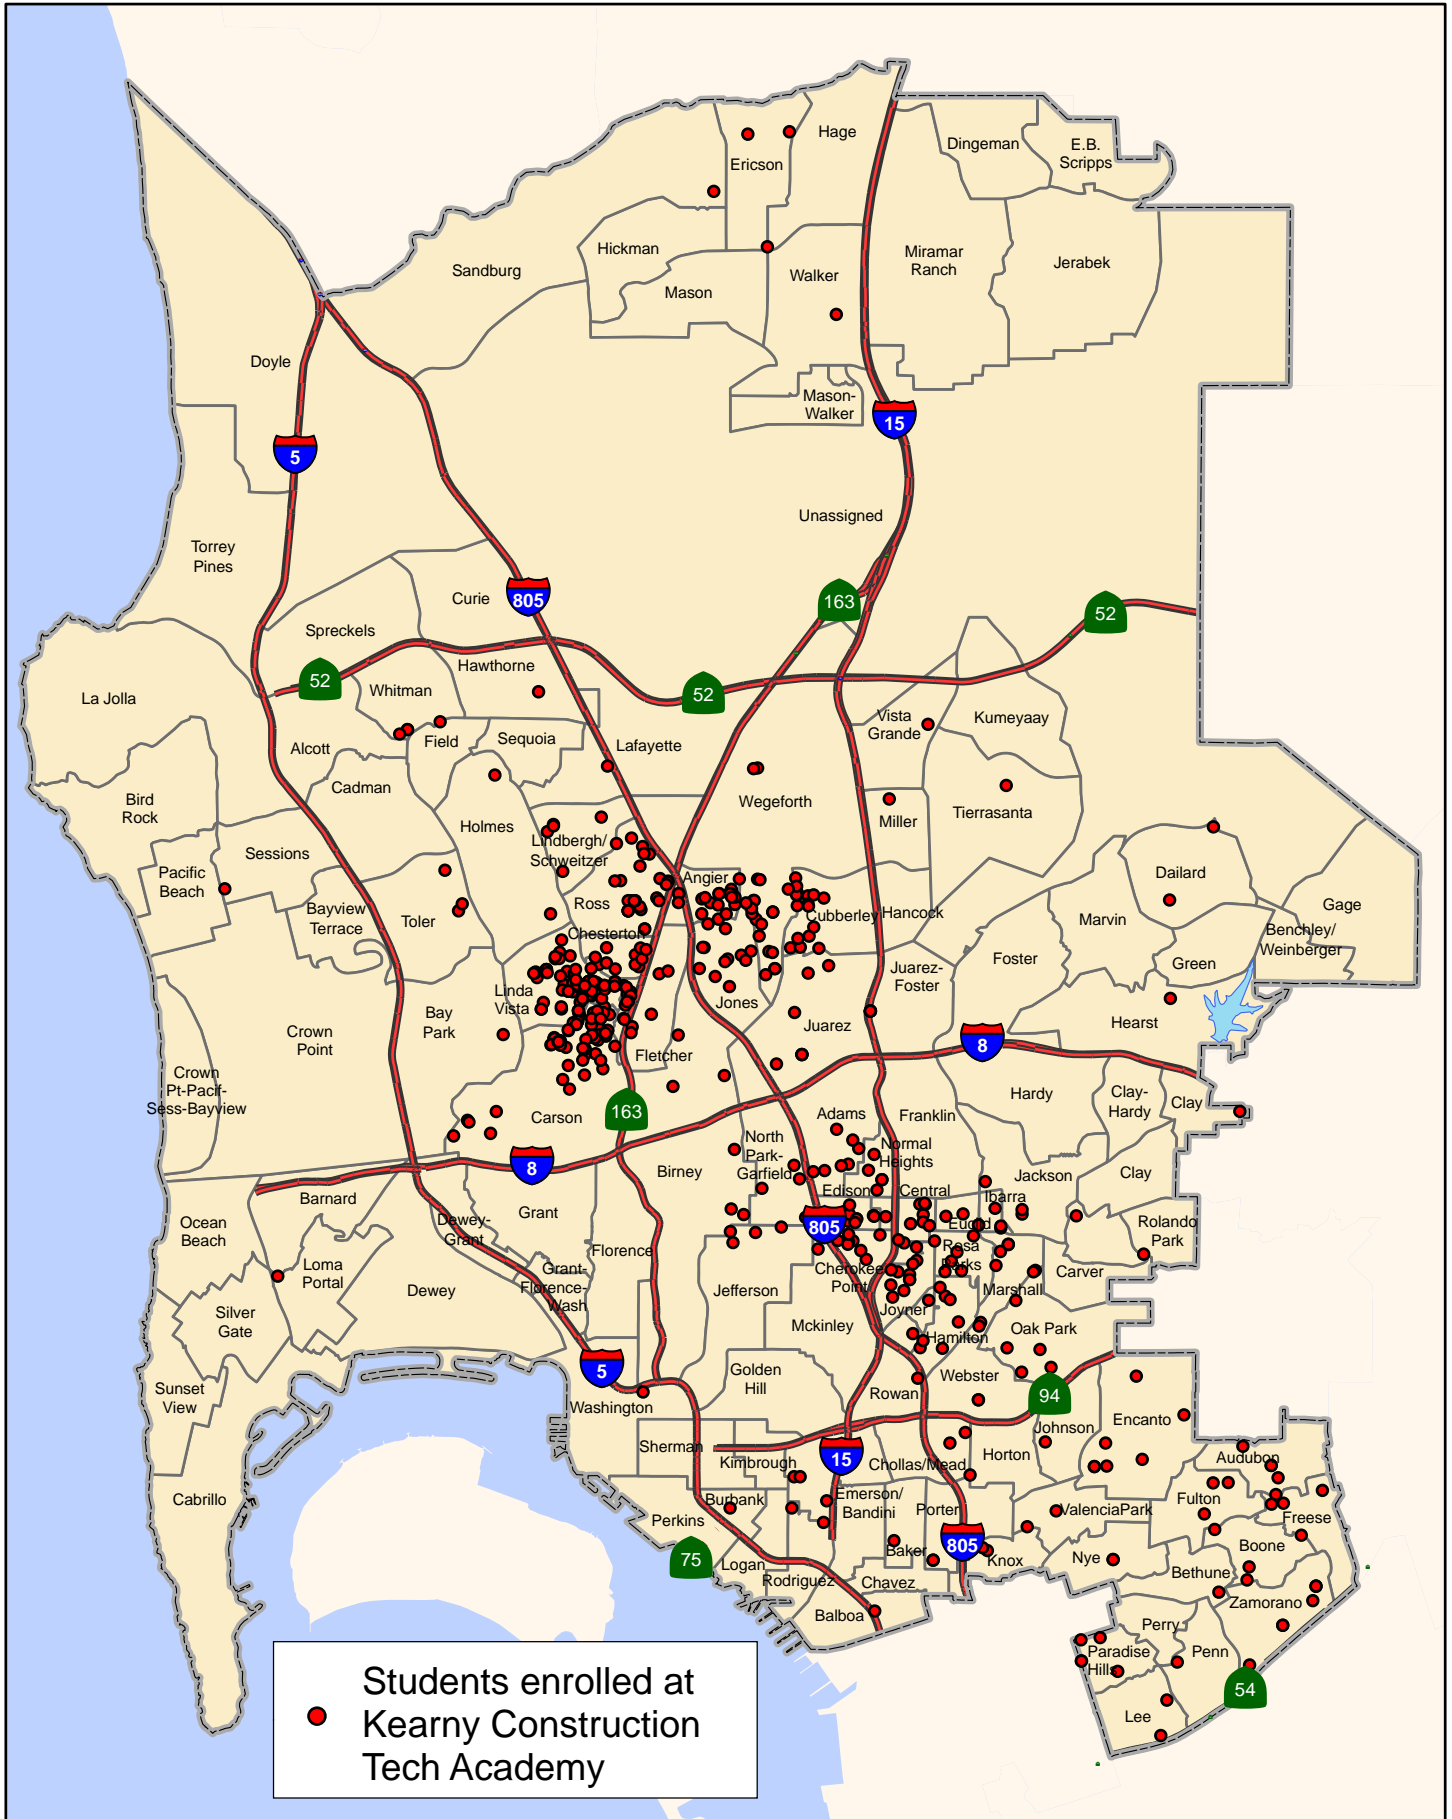

Kearny Construction Tech Academy Enrollment 2008-09

SAN DIEGO UNIFIED SCHOOL DISTRICT
 Office of the Deputy Superintendent
 Instructional Facilities Planning Department
 1/7/2009

**2008-09 Enrollment at Kearny
 Construction Tech by High School
 Attendance Boundary**

High School Boundary	Total
KEARNY COMPLEX	275
HOOVER	69
MORSE	32
LINCOLN	21
CRAWFORD COMPLEX	20
SAN DIEGO COMPLEX	14
MADISON	11
MIRA MESA	5
SAN DIEGO COMPLEX- HOOVER	5
CLAIREMONT	4
HENRY-KEARNY COMPLEX	4
CRAWFORD COMPLEX- LINCOLN	4
OUTSIDE SDUSD	3
SERRA	3
HENRY	3
HOOVER-CRAWFORD COMPLEX	2
CLAIREMONT-MADISON	2
POINT LOMA	1
MISSION BAY	1
TOTAL	479