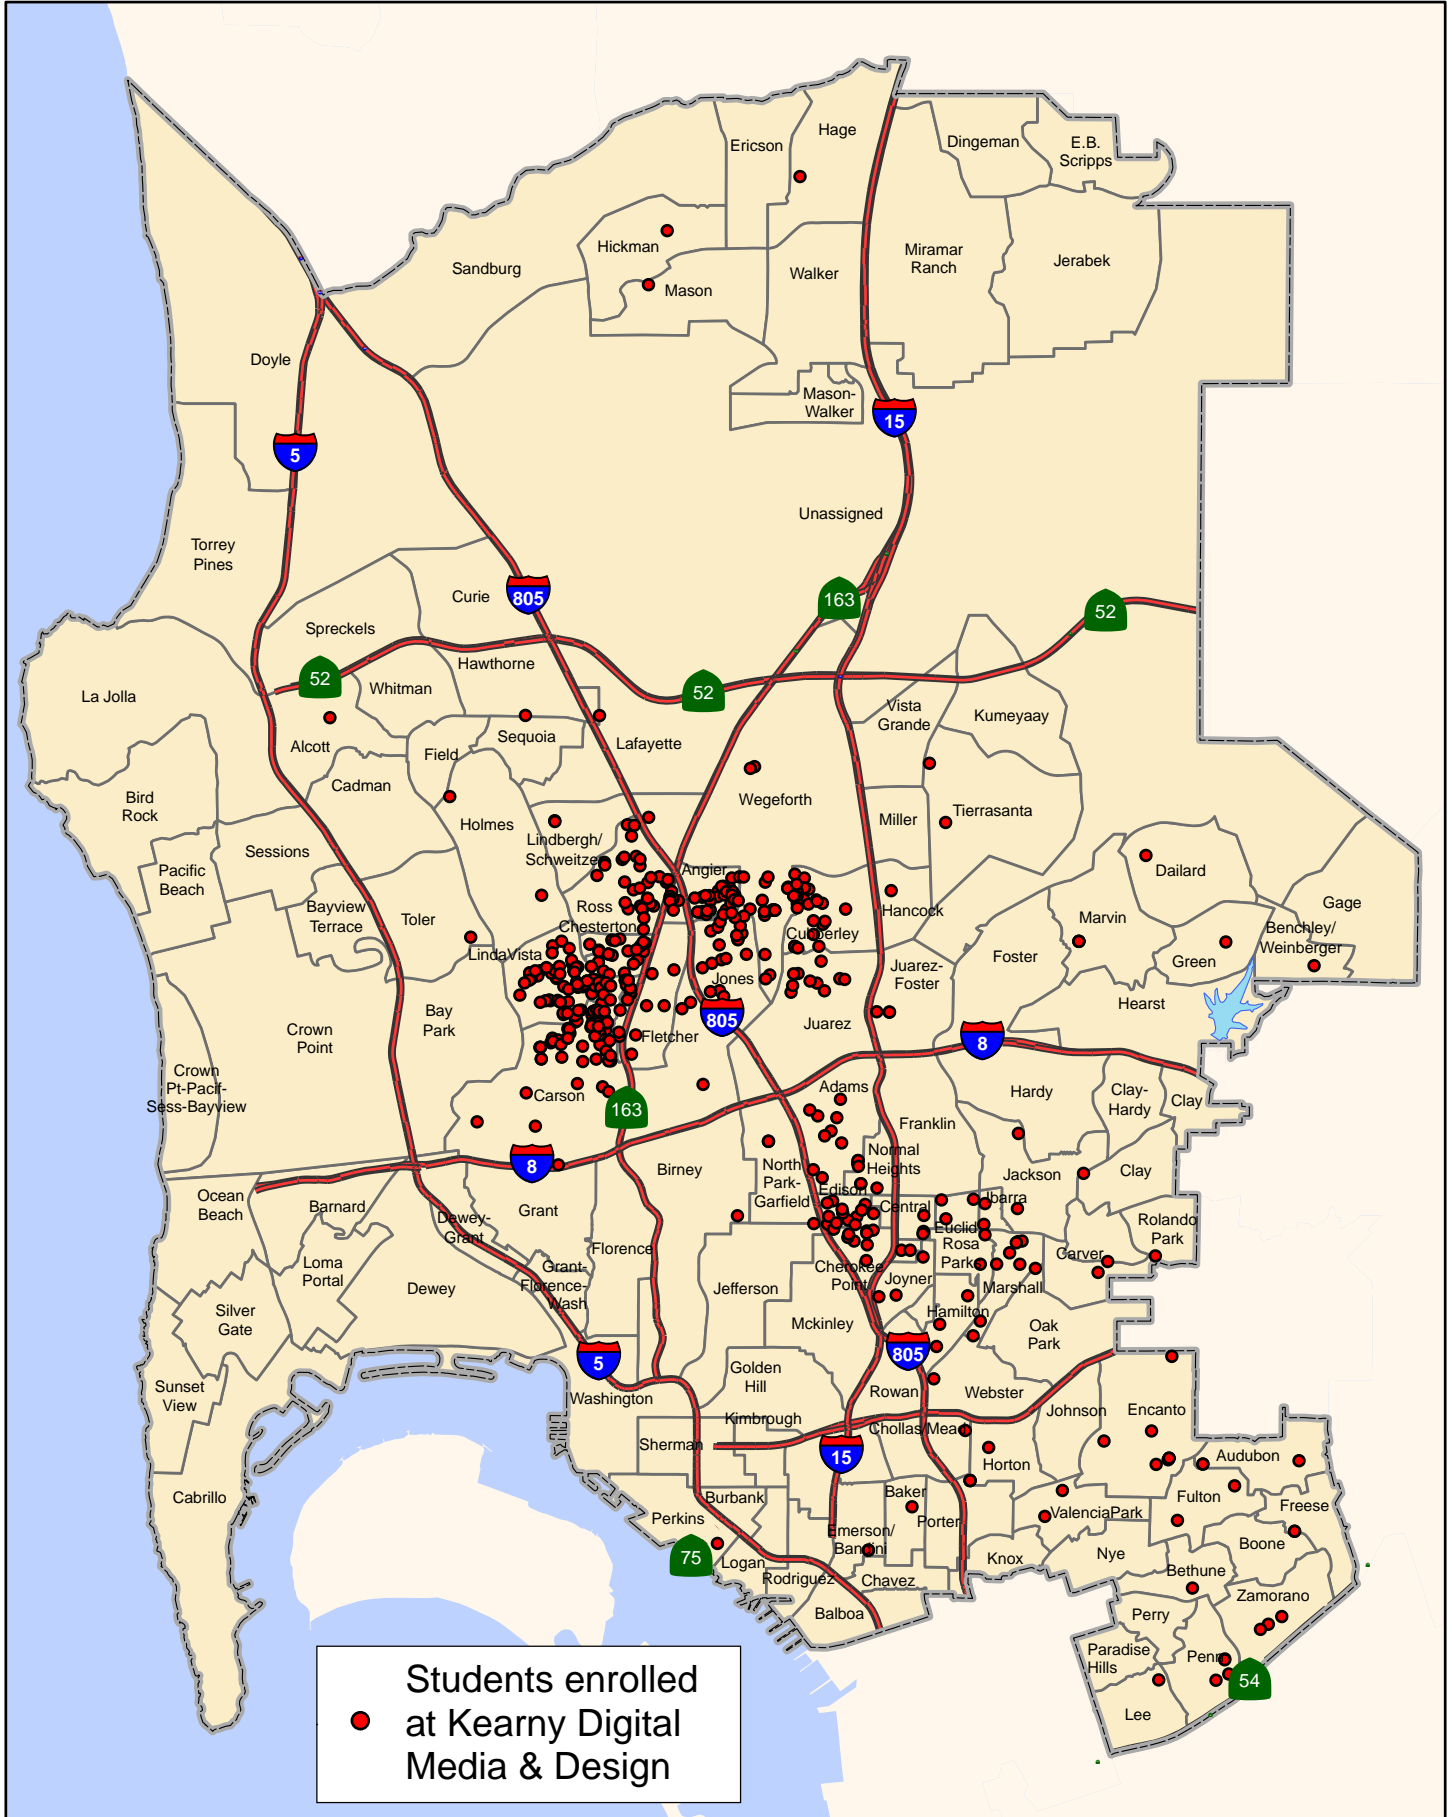

Kearny Digital Media & Design Enrollment 2008-09

SAN DIEGO UNIFIED SCHOOL DISTRICT
Office of the Deputy Superintendent
Instructional Facilities Planning Department
1/7/2009

**2008-09 Enrollment at Kearny DMD by
High School Attendance Boundary**

High School Boundary	Total
KEARNY COMPLEX	340
HOOVER	54
CRAWFORD COMPLEX	19
LINCOLN	16
MORSE	16
HENRY	6
OUTSIDE SDUSD	5
SAN DIEGO COMPLEX	5
MADISON	4
SERRA	3
HENRY-KEARNY COMPLEX	3
MIRA MESA	2
CLAIREMONT	2
SAN DIEGO COMPLEX- HOOVER	2
CLAIREMONT-MADISON	2
MIRA MESA-SCRIPPS RNCH	1
INVALID ADDRESS	1
TOTAL	481