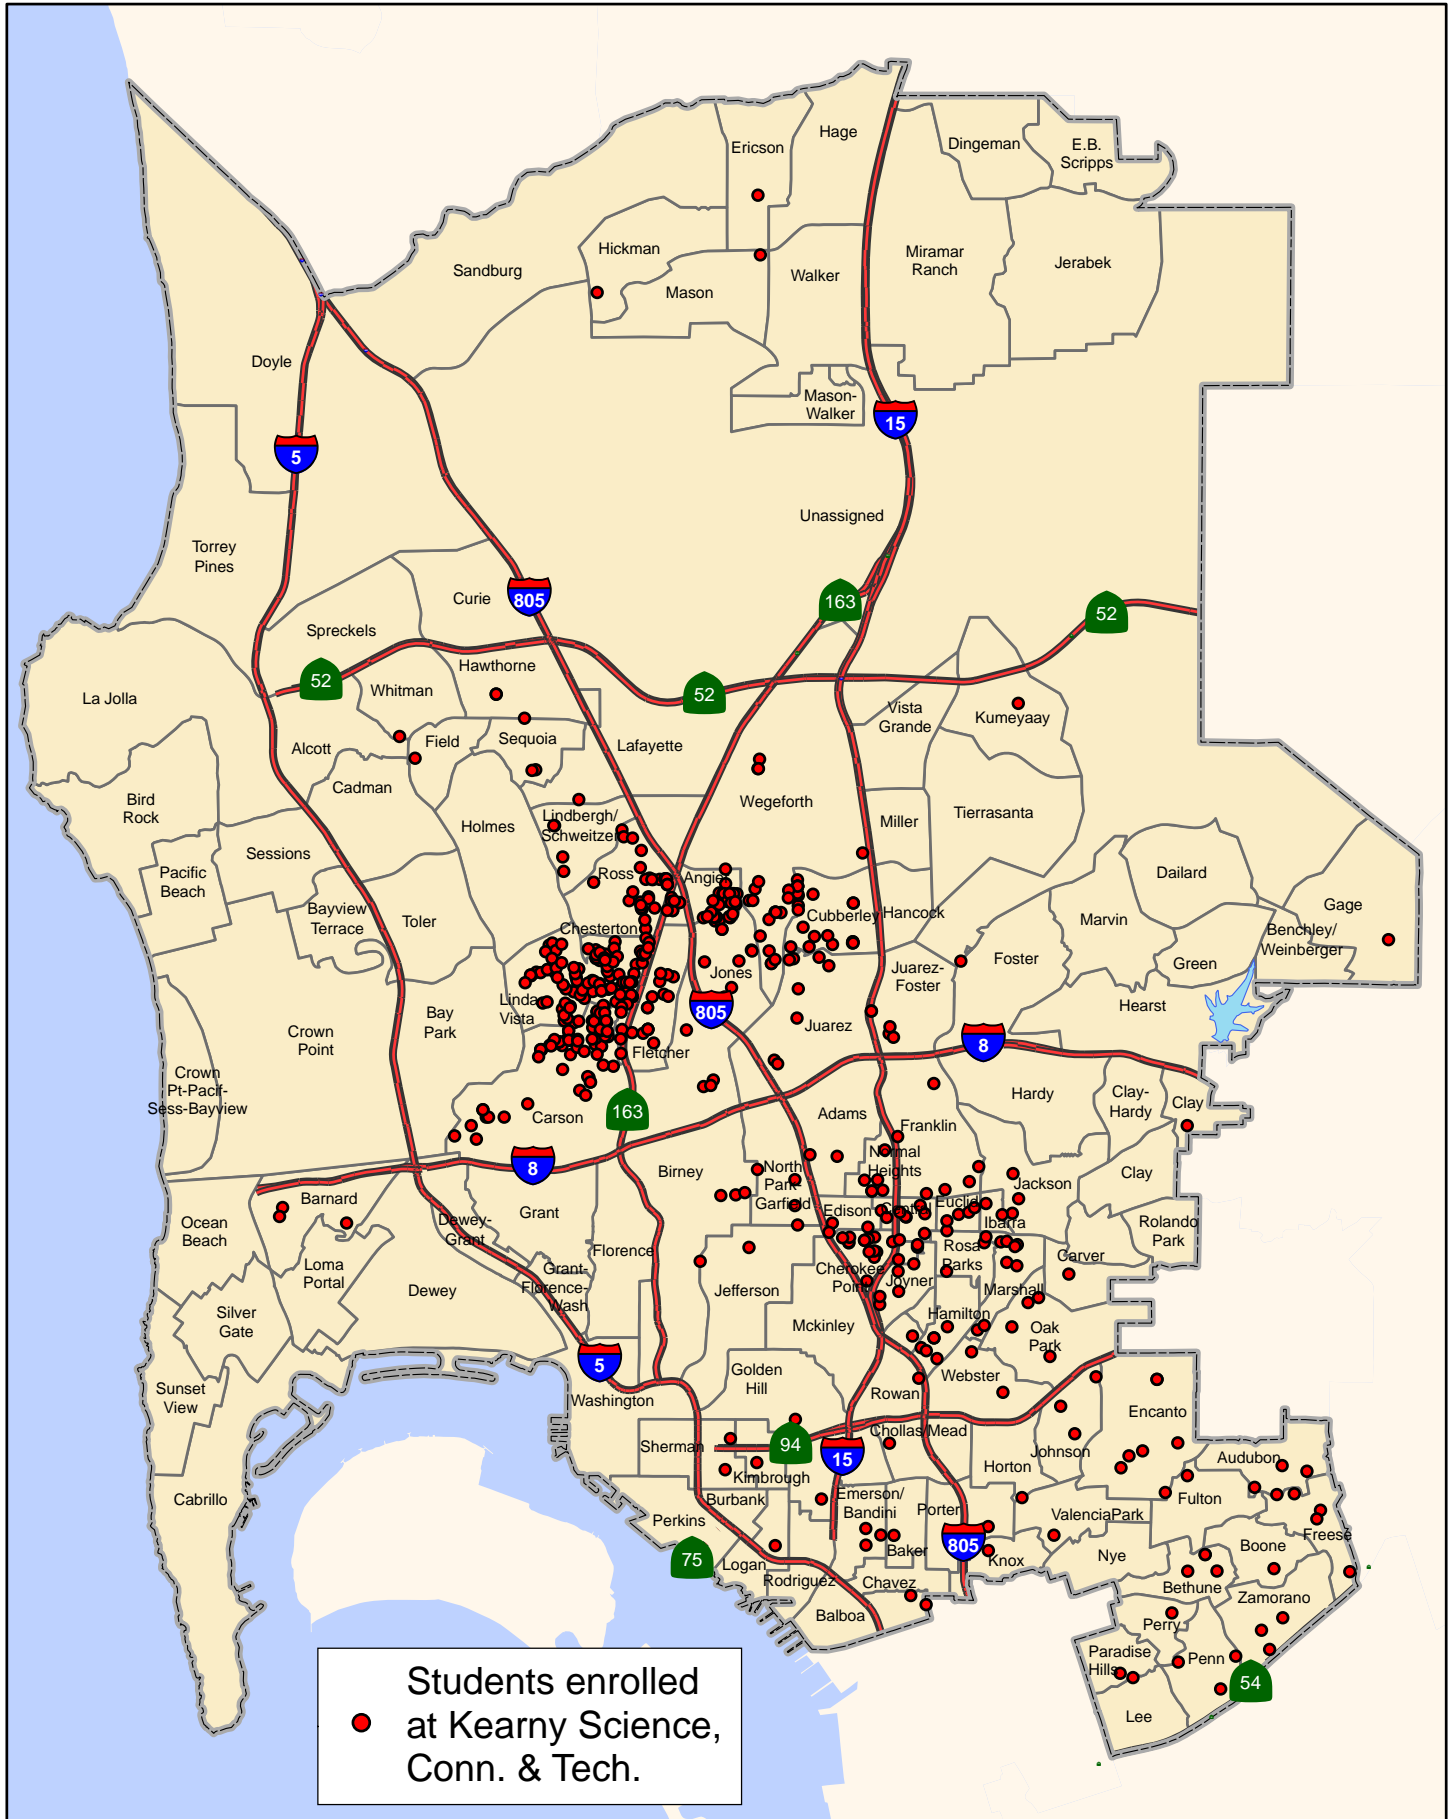

Kearny Science, Connections & Technology Enrollment 2008-09

SAN DIEGO UNIFIED SCHOOL DISTRICT
Office of the Deputy Superintendent
Instructional Facilities Planning Department
1/7/2009

**2008-09 Enrollment at Kearny SciTech
by High School Attendance Boundary**

High School Boundary	Total
KEARNY COMPLEX	325
HOOVER	59
MORSE	23
CRAWFORD COMPLEX	21
LINCOLN	20
SAN DIEGO COMPLEX	14
MADISON	12
OUTSIDE SDUSD	8
SAN DIEGO COMPLEX- HOOVER	5
HENRY-KEARNY COMPLEX	5
MIRA MESA	3
POINT LOMA	3
INVALID ADDRESS	2
HOOVER-CRAWFORD COMPLEX	2
HENRY	2
SERRA	1
CRAWFORD COMPLEX- LINCOLN	1
TOTAL	506