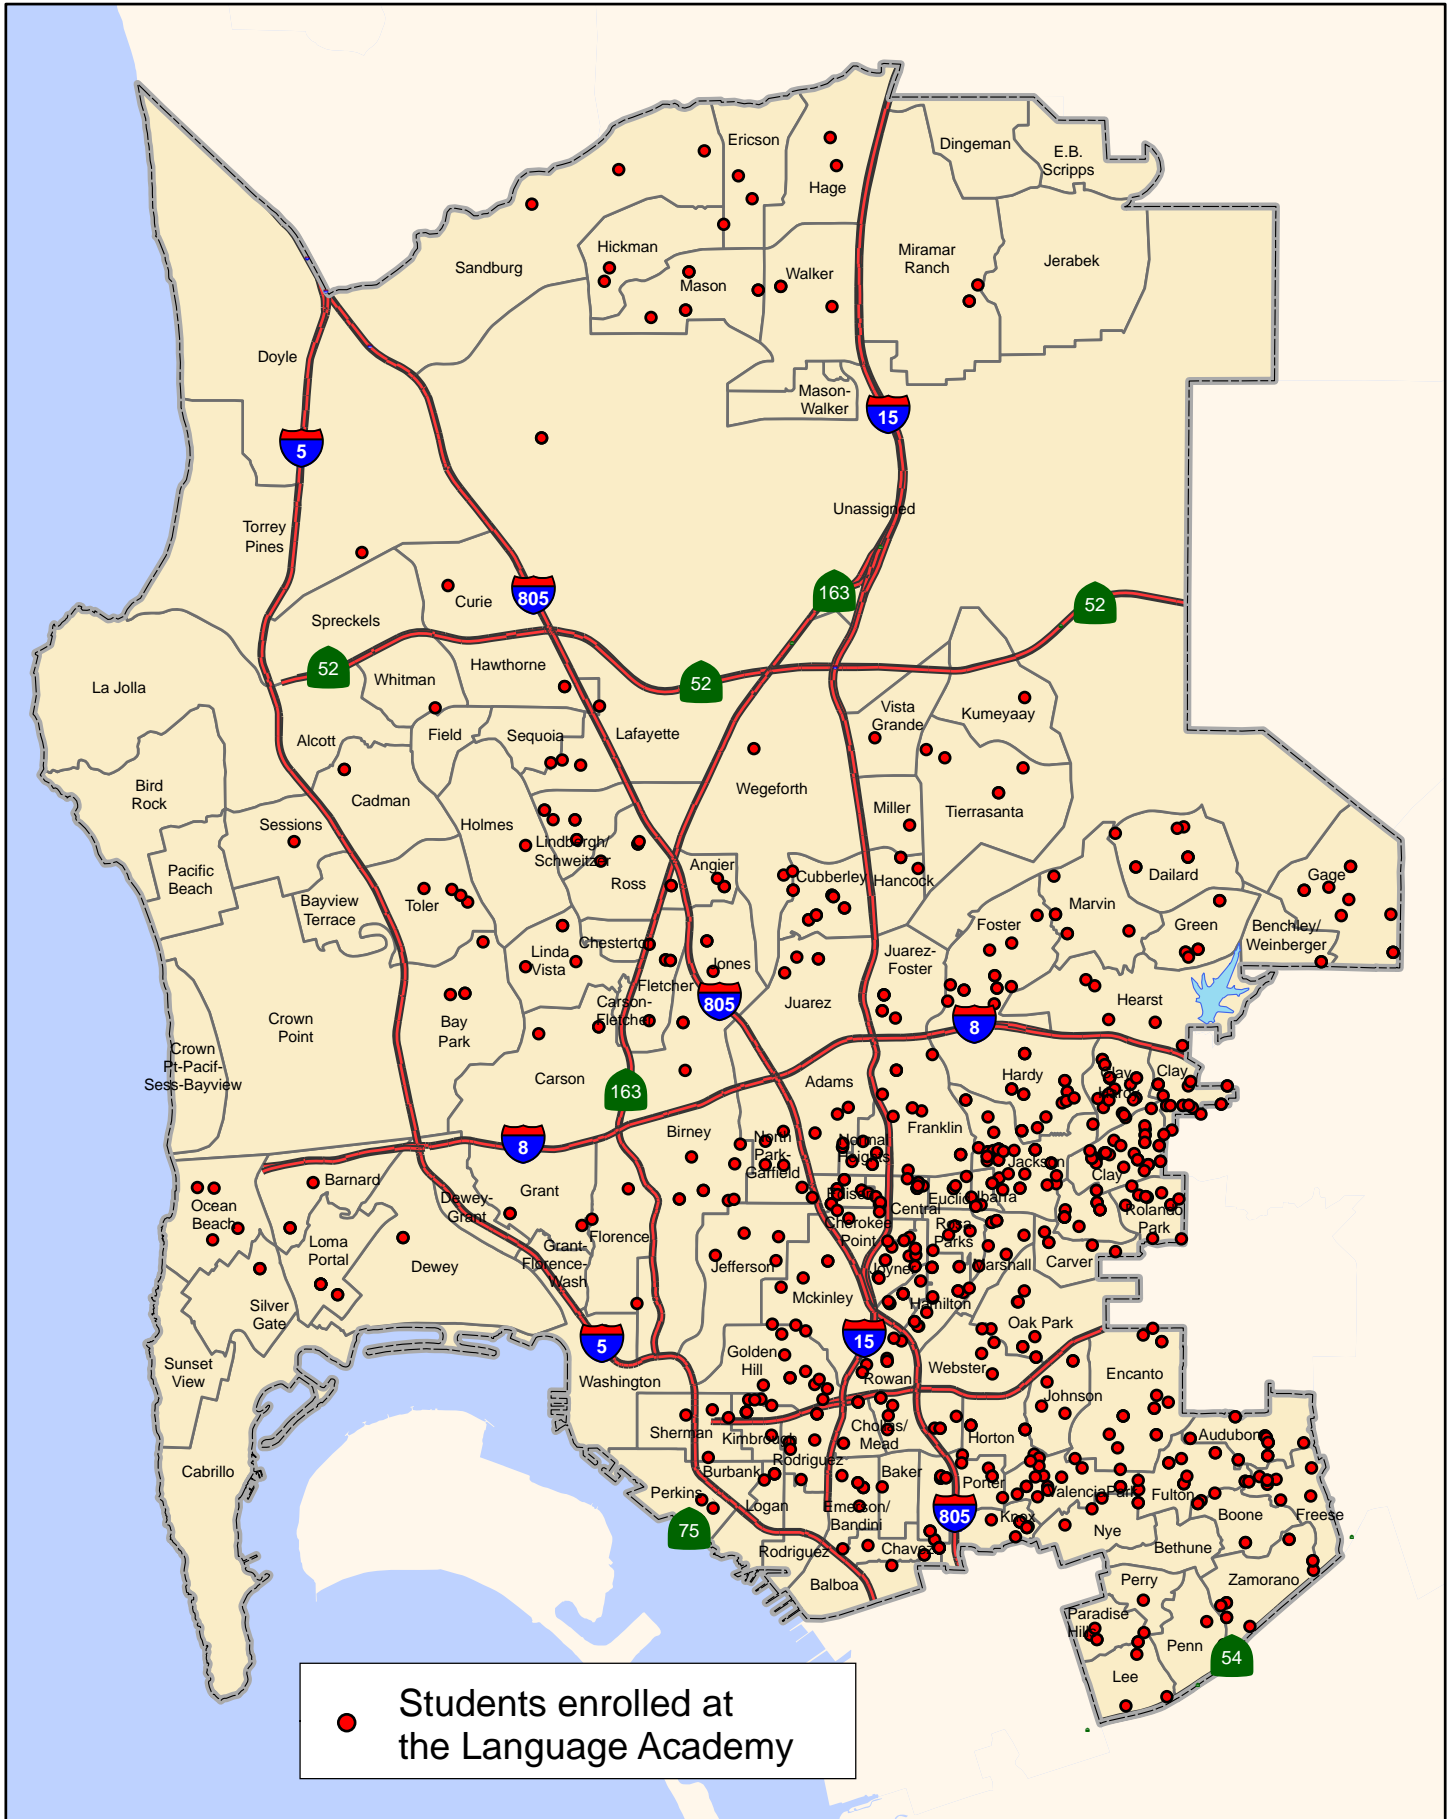

# Language Academy Enrollment 2008-09

SAN DIEGO UNIFIED SCHOOL DISTRICT  
Office of the Deputy Superintendent  
Instructional Facilities Planning Department  
12/1/2008

**2008-09 Enrollment at the Language  
Academy by Elementary Attendance  
Boundary**

ELEM BOUNDARY	TOTAL
OUTSIDE SDUSD	72
JACKSON	36
CLAY	33
CLAY-HARDY	22
HARDY	20
CLAY (FMR TUBMAN)	20
AUDUBON	17
VALENCIA PARK	17
ENCANTO	17
HAMILTON	16
FULTON	16
ROWAN	15
PORTER	14
CARVER (FMR DARNALL)	14
CHOLLAS/MEAD	13
JOYNER	13
FOSTER	13
CUBBERLEY	12
CENTRAL	12
FRANKLIN	12
ROLANDO PARK	12
EDISON	12
ZAMORANO	12
GOLDEN HILL	11
HORTON	11
GAGE	11
CHAVEZ	11
KNOX	10
BIRNEY	9
KIMBROUGH	9
RODRIGUEZ	9
MARSHALL ELEM	8
EMERSON/BANDINI	8
DAILARD	8
FREESE	8
MCKINLEY	7
MASON	7
GREEN	7
BOONE	7
LINDBERGH/SCHWEITZER	7
OAK PARK	7
JONES	6
ADAMS	6

JUAREZ-FOSTER	6
IBARRA	6
ROSA PARKS	6
WEBSTER	6
CHEROKEE POINT	6
NORTH PARK-GARFIELD	6
MARVIN	6
LOMA PORTAL	6
FLETCHER	6
JOHNSON	5
LEE	5
NORMAL HEIGHTS	5
TIERRASANTA	5
CARVER	5
HEARST	5
ANGIER	5
PARADISE HILLS	5
EUCLID	4
BAY PARK	4
LOGAN	4
ROSS	4
SHERMAN	4
INVALID ADDRESS	4
TOLER	4
OCEAN BEACH	4
JEFFERSON	4
JUAREZ	4
LINDA VISTA	4
HANCOCK	3
NYE	3
MIRAMAR RANCH	3
ERICSON	3
SANDBURG	3
FLORENCE	3
LAFAYETTE	3
WALKER	3
GRANT	3
BARNARD	3
WEGEFORTH	3
CARSON	3
PENN	2
CADMAN	2
UNASSIGNED	2
BENCHLEY/WEINBERGER	2
SILVER GATE	2
WASHINGTON	2
HICKMAN	2
PERKINS	2
DEWEY	2
HAWTHORNE	2
HAGE	2
WHITMAN	1
HAMILTON-ROWAN	1