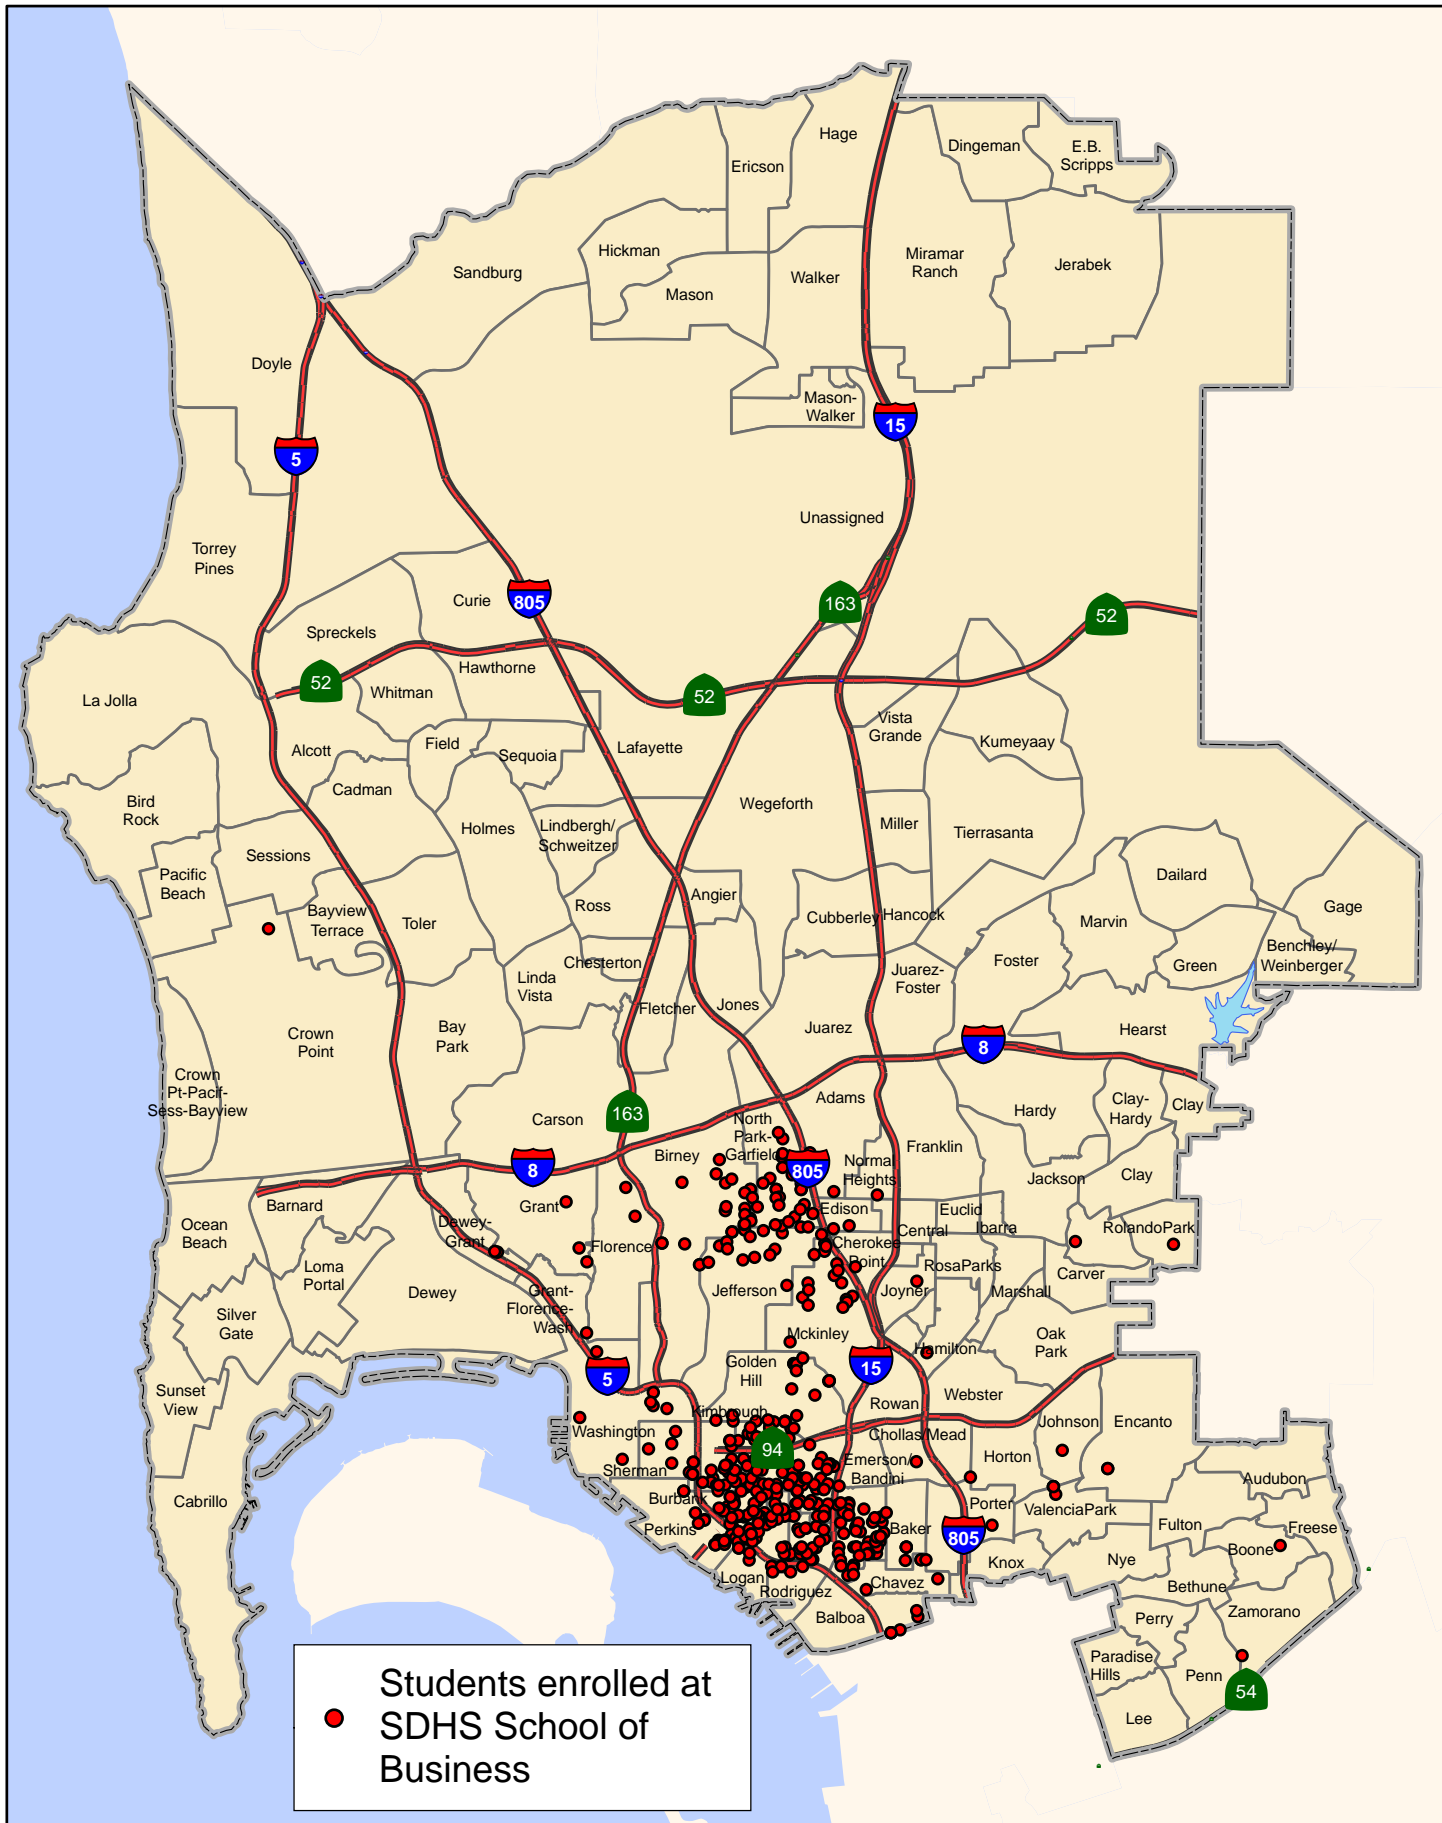

San Diego High School School of Business Enrollment 2008-09

SAN DIEGO UNIFIED SCHOOL DISTRICT
Office of the Deputy Superintendent
Instructional Facilities Planning Department
1/7/2009

**2008-09 Enrollment at SDHS School of
Business by High School Attendance
Boundary**

High School Boundary	Total
SAN DIEGO COMPLEX	345
SAN DIEGO COMPLEX- HOOVER	49
LINCOLN	26
HOOVER	9
SAN DIEGO COMPLEX- PT LOMA	5
OUTSIDE SDUSD	5
MORSE	2
INVALID ADDRESS	2
CRAWFORD COMPLEX	2
MISSION BAY	1
TOTAL	446