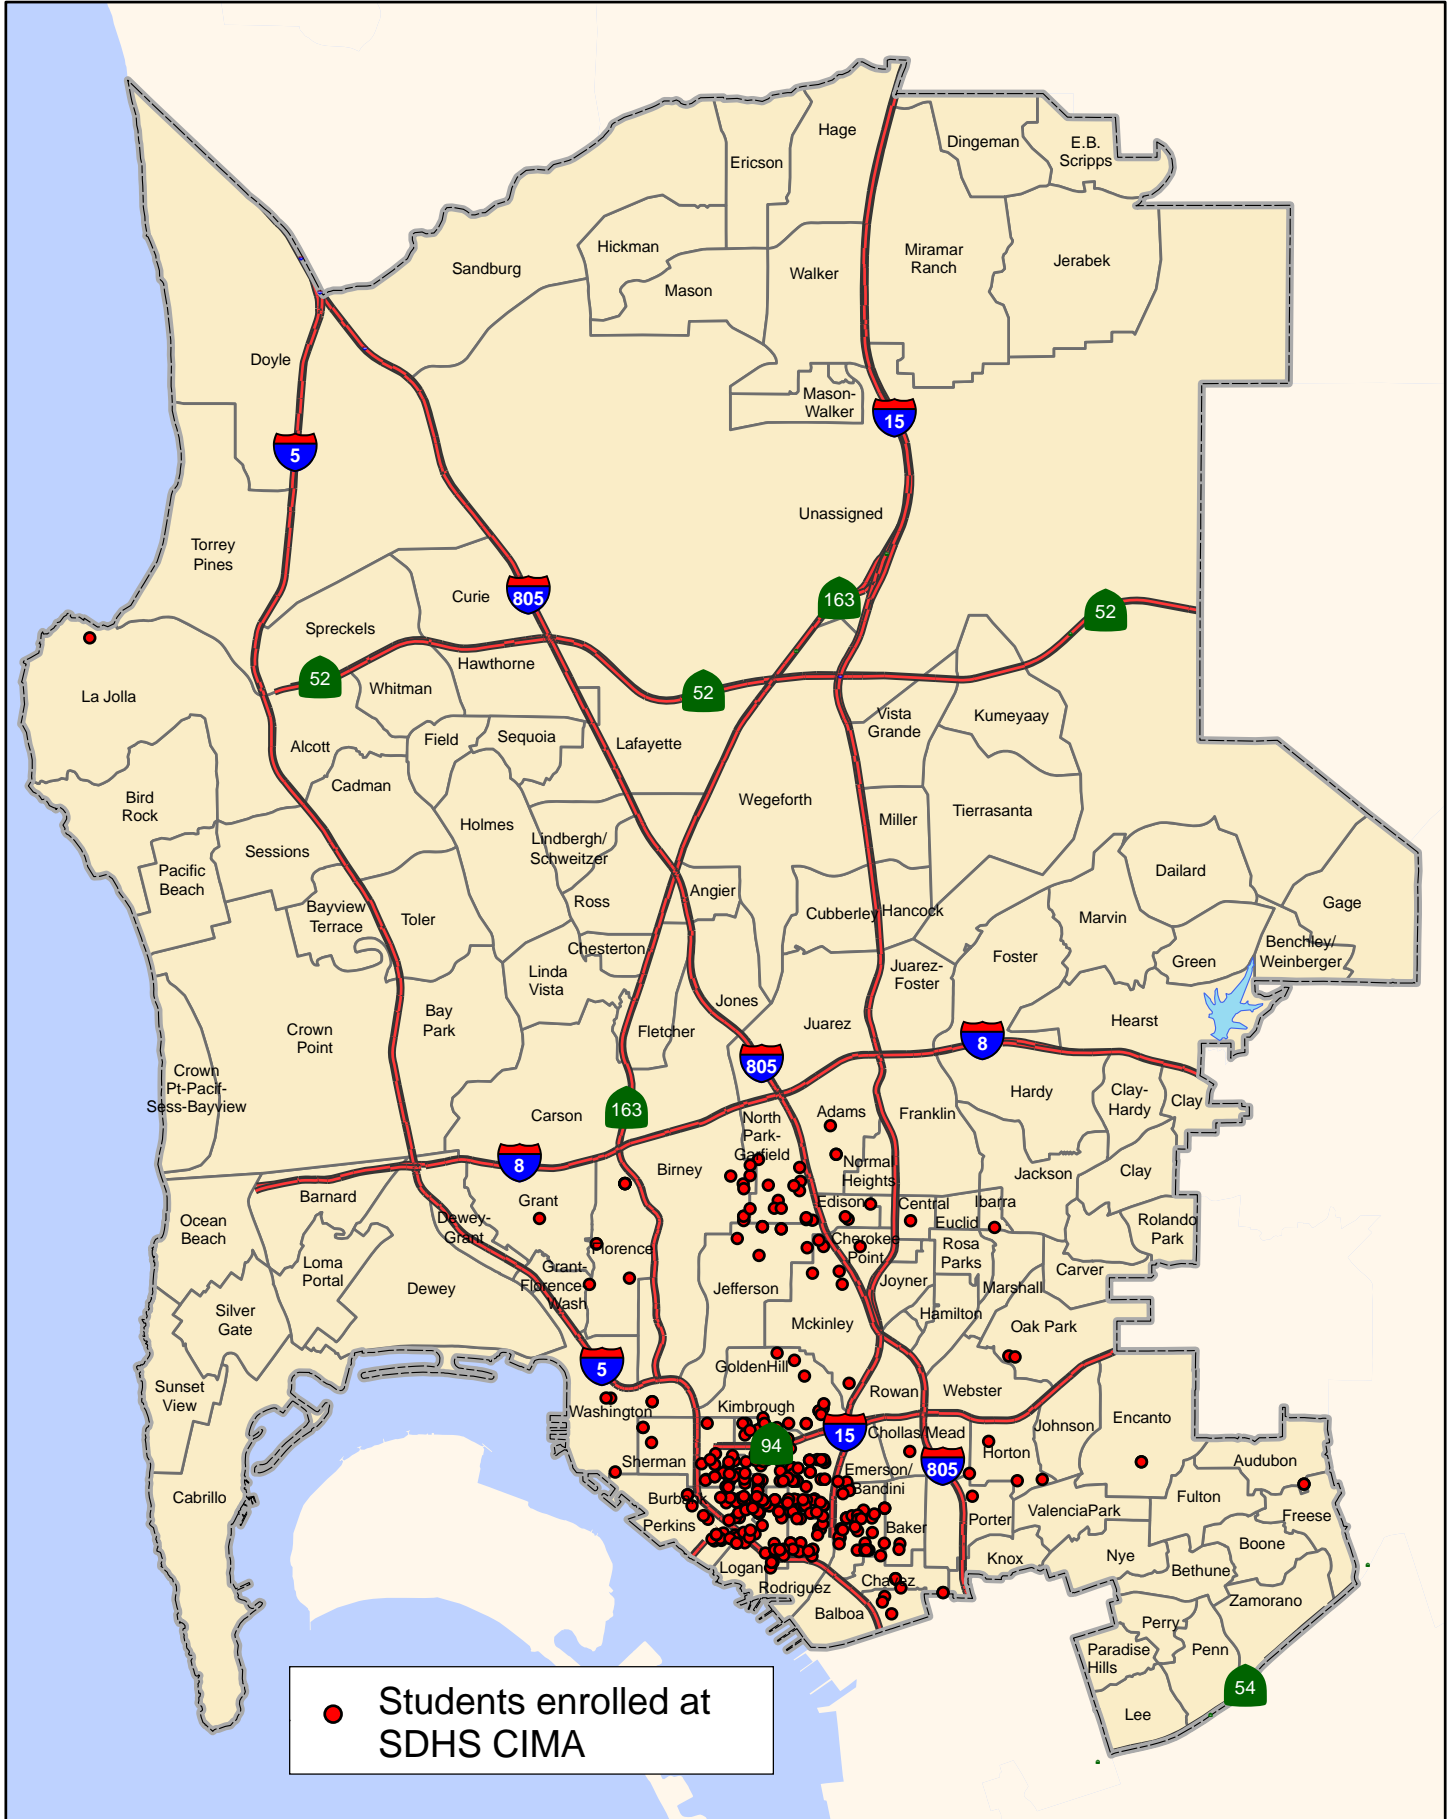

San Diego High School CIMA Enrollment 2008-09

SAN DIEGO UNIFIED SCHOOL DISTRICT
Office of the Deputy Superintendent
Instructional Facilities Planning Department
1/7/2009

**2008-09 Enrollment at SDHS CIMA by
High School Attendance Boundary**

High School Boundary	Total
SAN DIEGO COMPLEX	292
SAN DIEGO COMPLEX- HOOVER	22
LINCOLN	19
HOOVER	8
OUTSIDE SDUSD	4
MORSE	2
CRAWFORD COMPLEX- LINCOLN	2
SAN DIEGO COMPLEX- PT LOMA	1
LA JOLLA HIGH	1
CRAWFORD COMPLEX	1
TOTAL	352