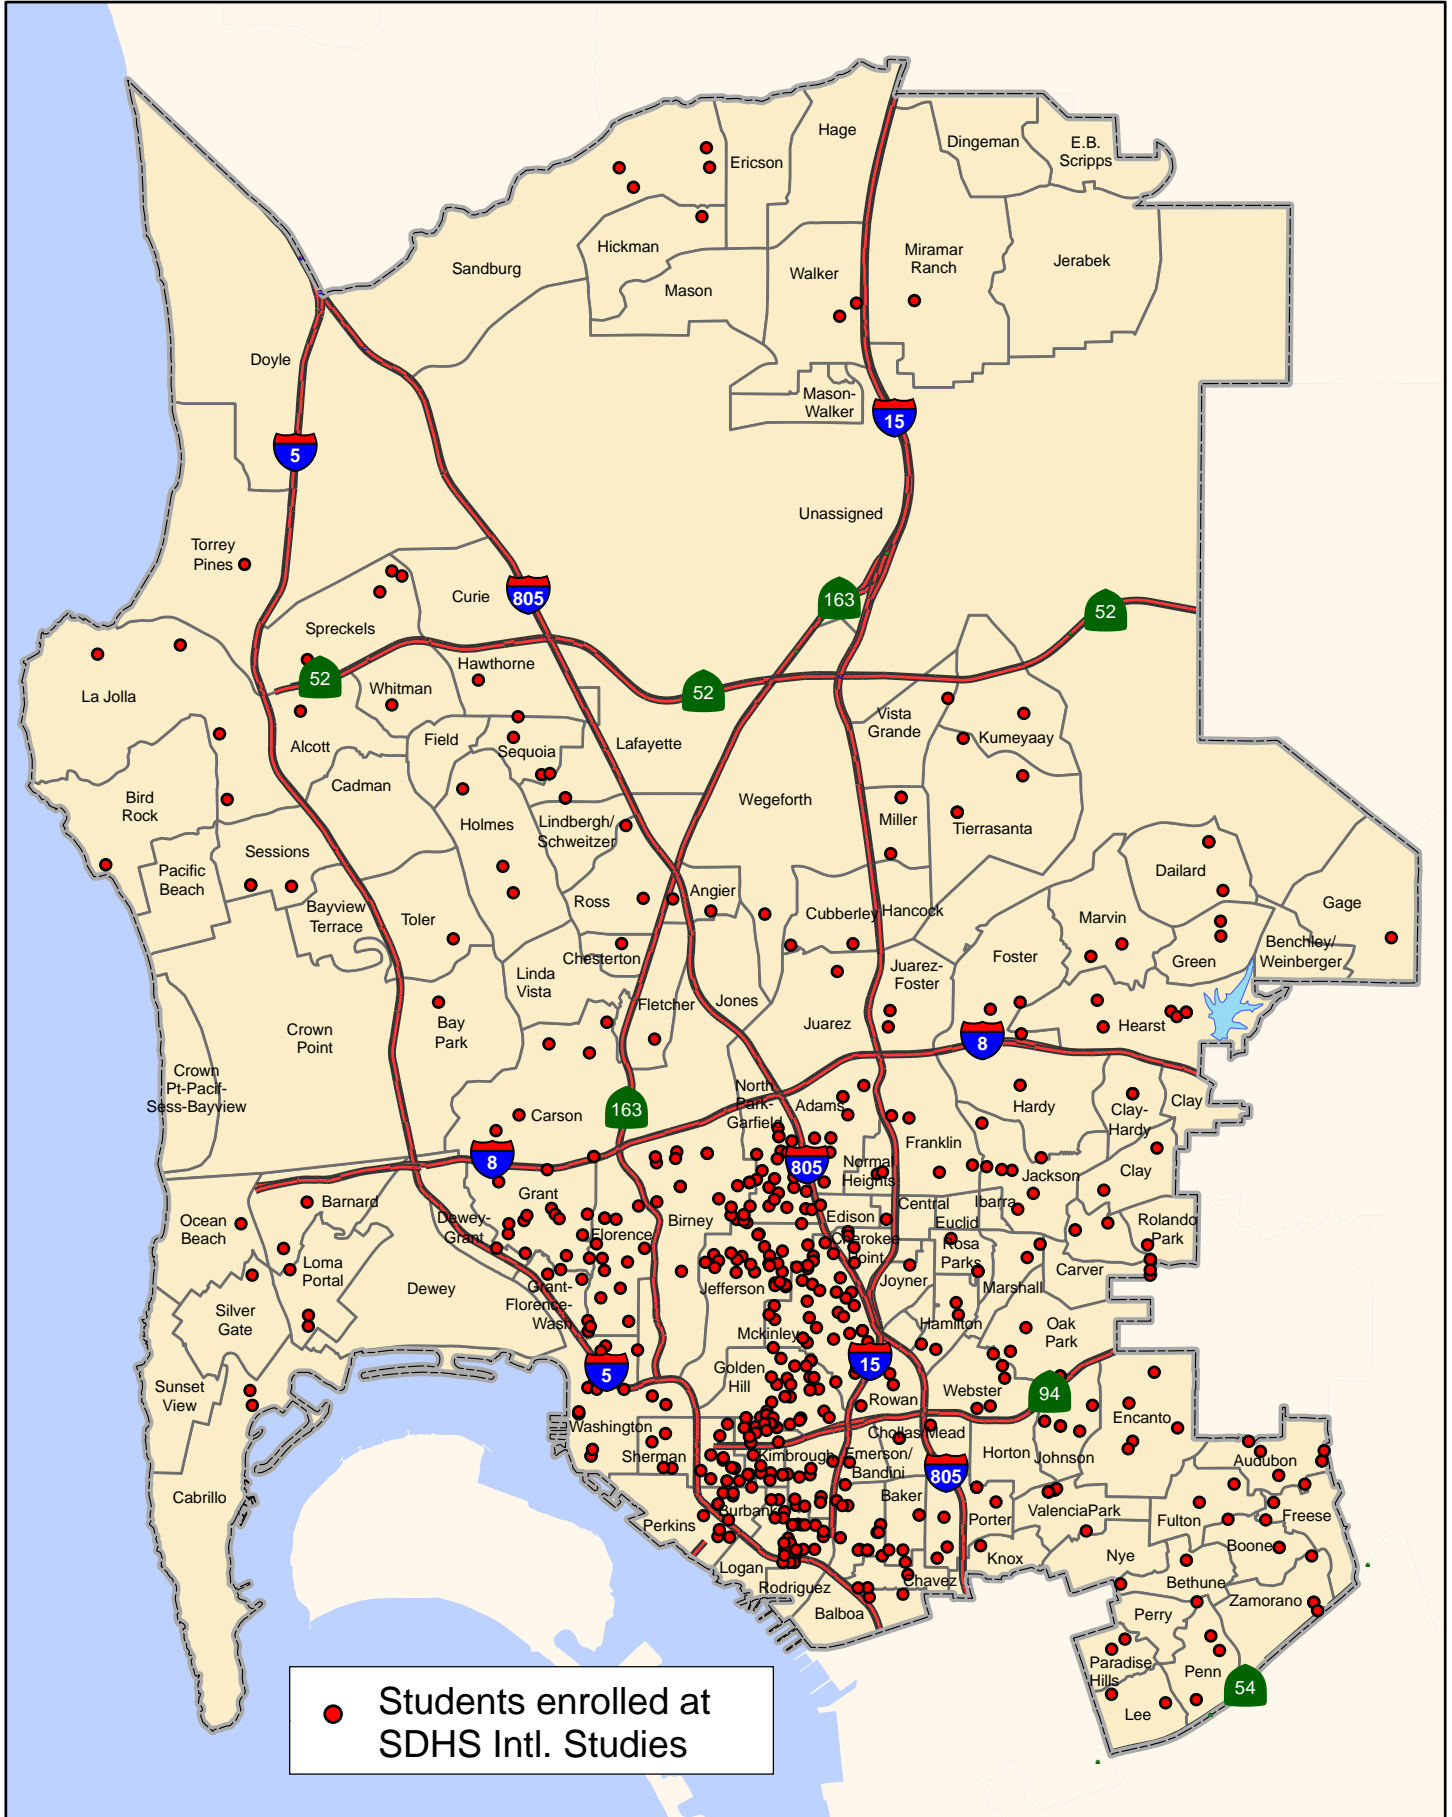

# San Diego High School International Studies Enrollment 2008-09

SAN DIEGO UNIFIED SCHOOL DISTRICT  
Office of the Deputy Superintendent  
Instructional Facilities Planning Department  
1/7/2009

**2008-09 Enrollment at SDHS  
International Studies by High School  
Attendance Boundary**

High School Boundary	Total
SAN DIEGO COMPLEX	209
SAN DIEGO COMPLEX- HOOVER	65
LINCOLN	43
HOOVER	29
MORSE	28
OUTSIDE SDUSD	21
CRAWFORD COMPLEX	18
SAN DIEGO COMPLEX- PT LOMA	18
HENRY	17
KEARNY COMPLEX	17
SERRA	9
POINT LOMA	9
MADISON	8
MIRA MESA	7
LA JOLLA HIGH	6
CRAWFORD COMPLEX- LINCOLN	5
UNIVERSITY CITY	4
CRAWFORD COMPLEX- HENRY	4
CLAIREMONT	3
HOOVER-CRAWFORD COMPLEX	3
MISSION BAY	3
CLAIREMONT-MADISON	3
HENRY-KEARNY COMPLEX	2
SCRIPPS RANCH	1
<b>TOTAL</b>	<b>532</b>