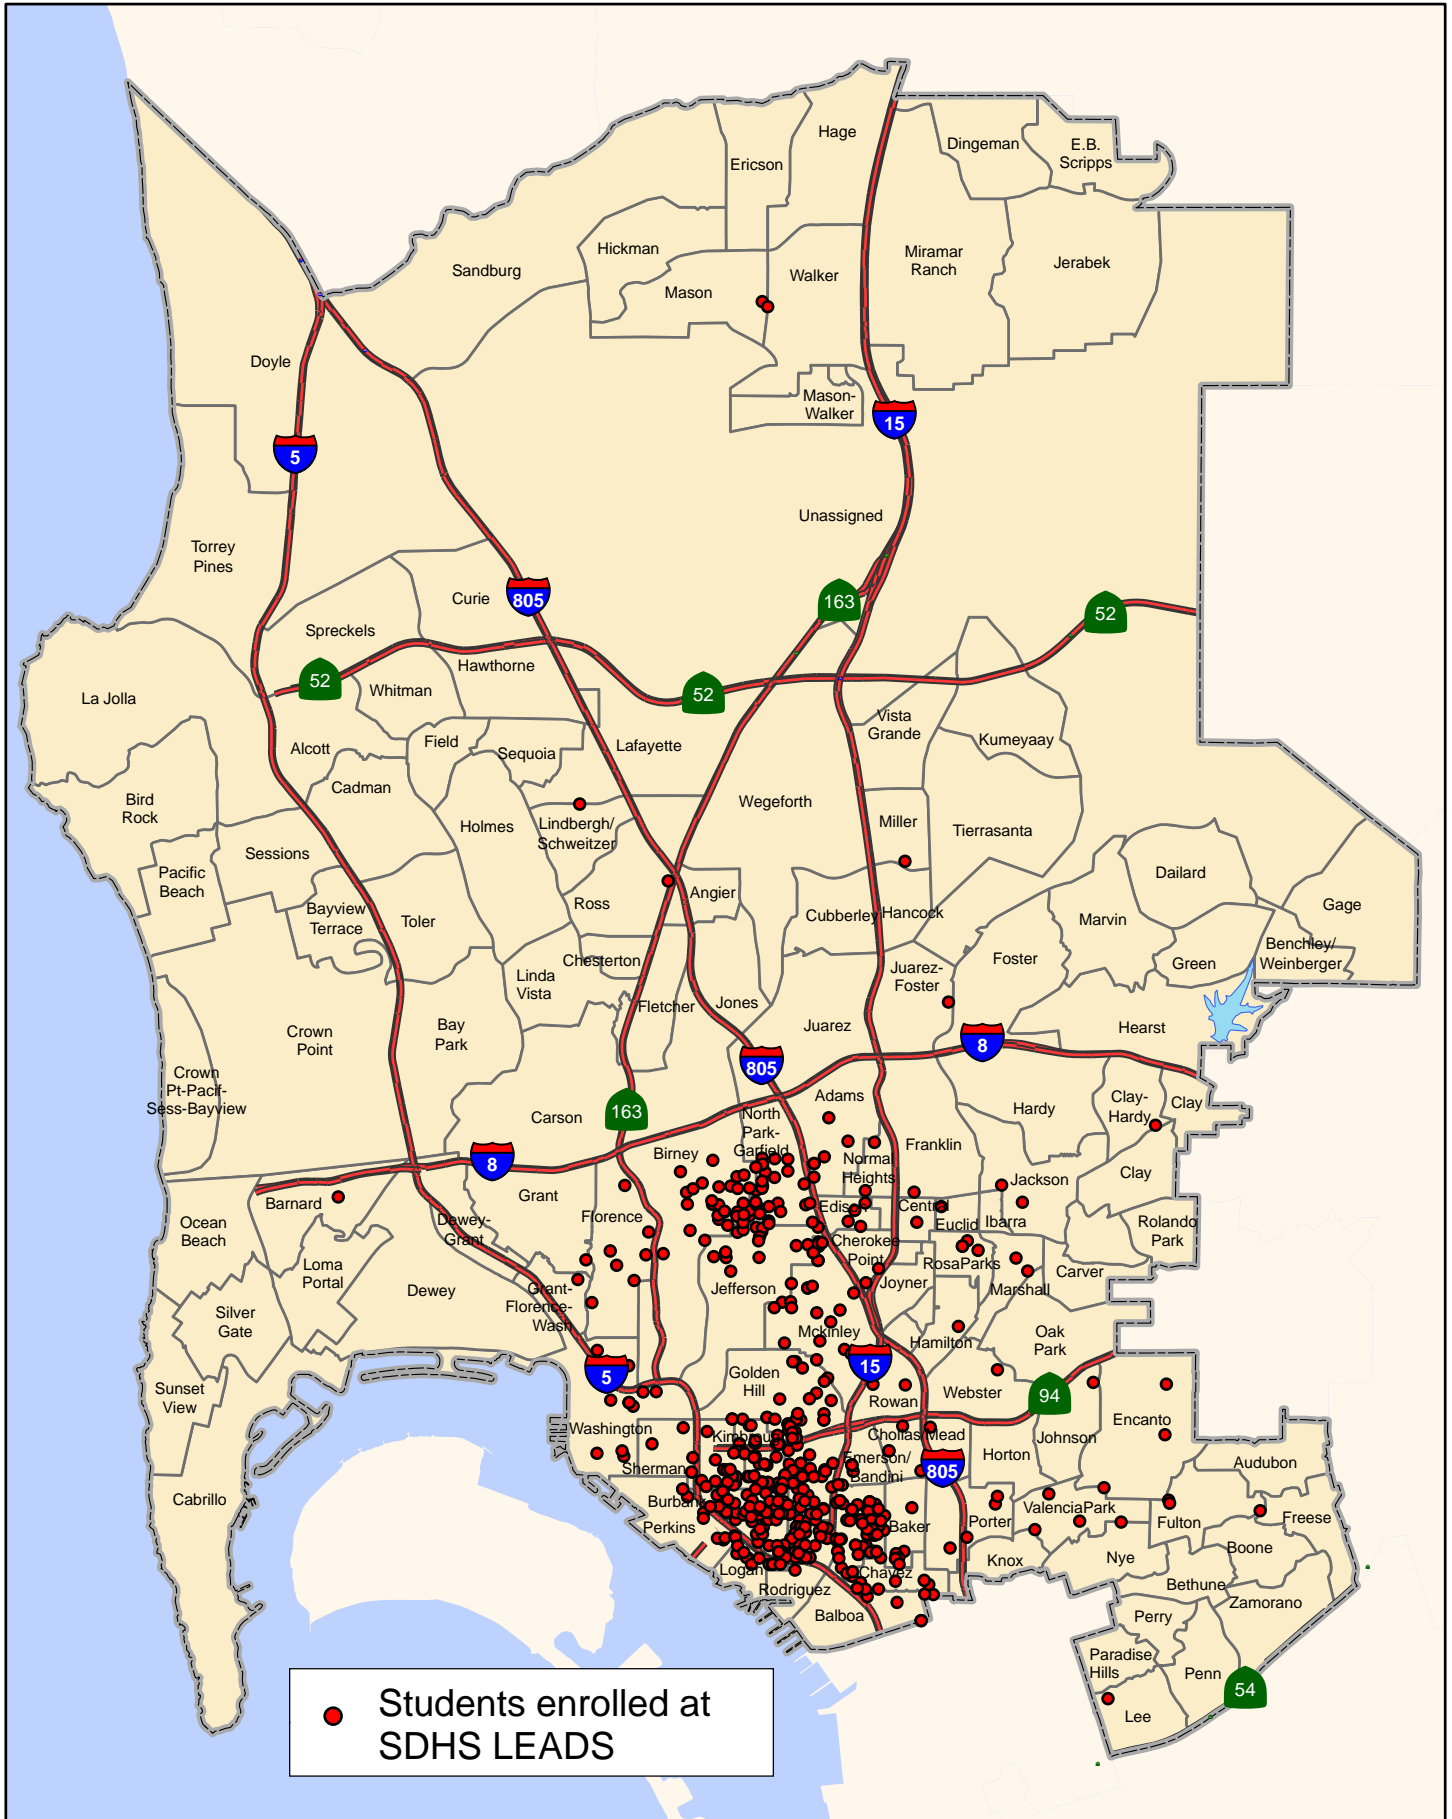

San Diego High School LEADS Enrollment 2008-09

SAN DIEGO UNIFIED SCHOOL DISTRICT
Office of the Deputy Superintendent
Instructional Facilities Planning Department
1/7/2009

**2008-09 Enrollment at SDHS LEADS by
High School Attendance Boundary**

High School Boundary	Total
SAN DIEGO COMPLEX	379
SAN DIEGO COMPLEX- HOOVER	56
LINCOLN	45
HOOVER	22
OUTSIDE SDUSD	8
MORSE	4
CRAWFORD COMPLEX	4
HOOVER-CRAWFORD COMPLEX	3
INVALID ADDRESS	2
MIRA MESA	2
SAN DIEGO COMPLEX- PT LOMA	2
KEARNY COMPLEX	1
SERRA	1
POINT LOMA	1
HENRY-KEARNY COMPLEX	1
CRAWFORD COMPLEX- HENRY	1
MADISON	1
TOTAL	533