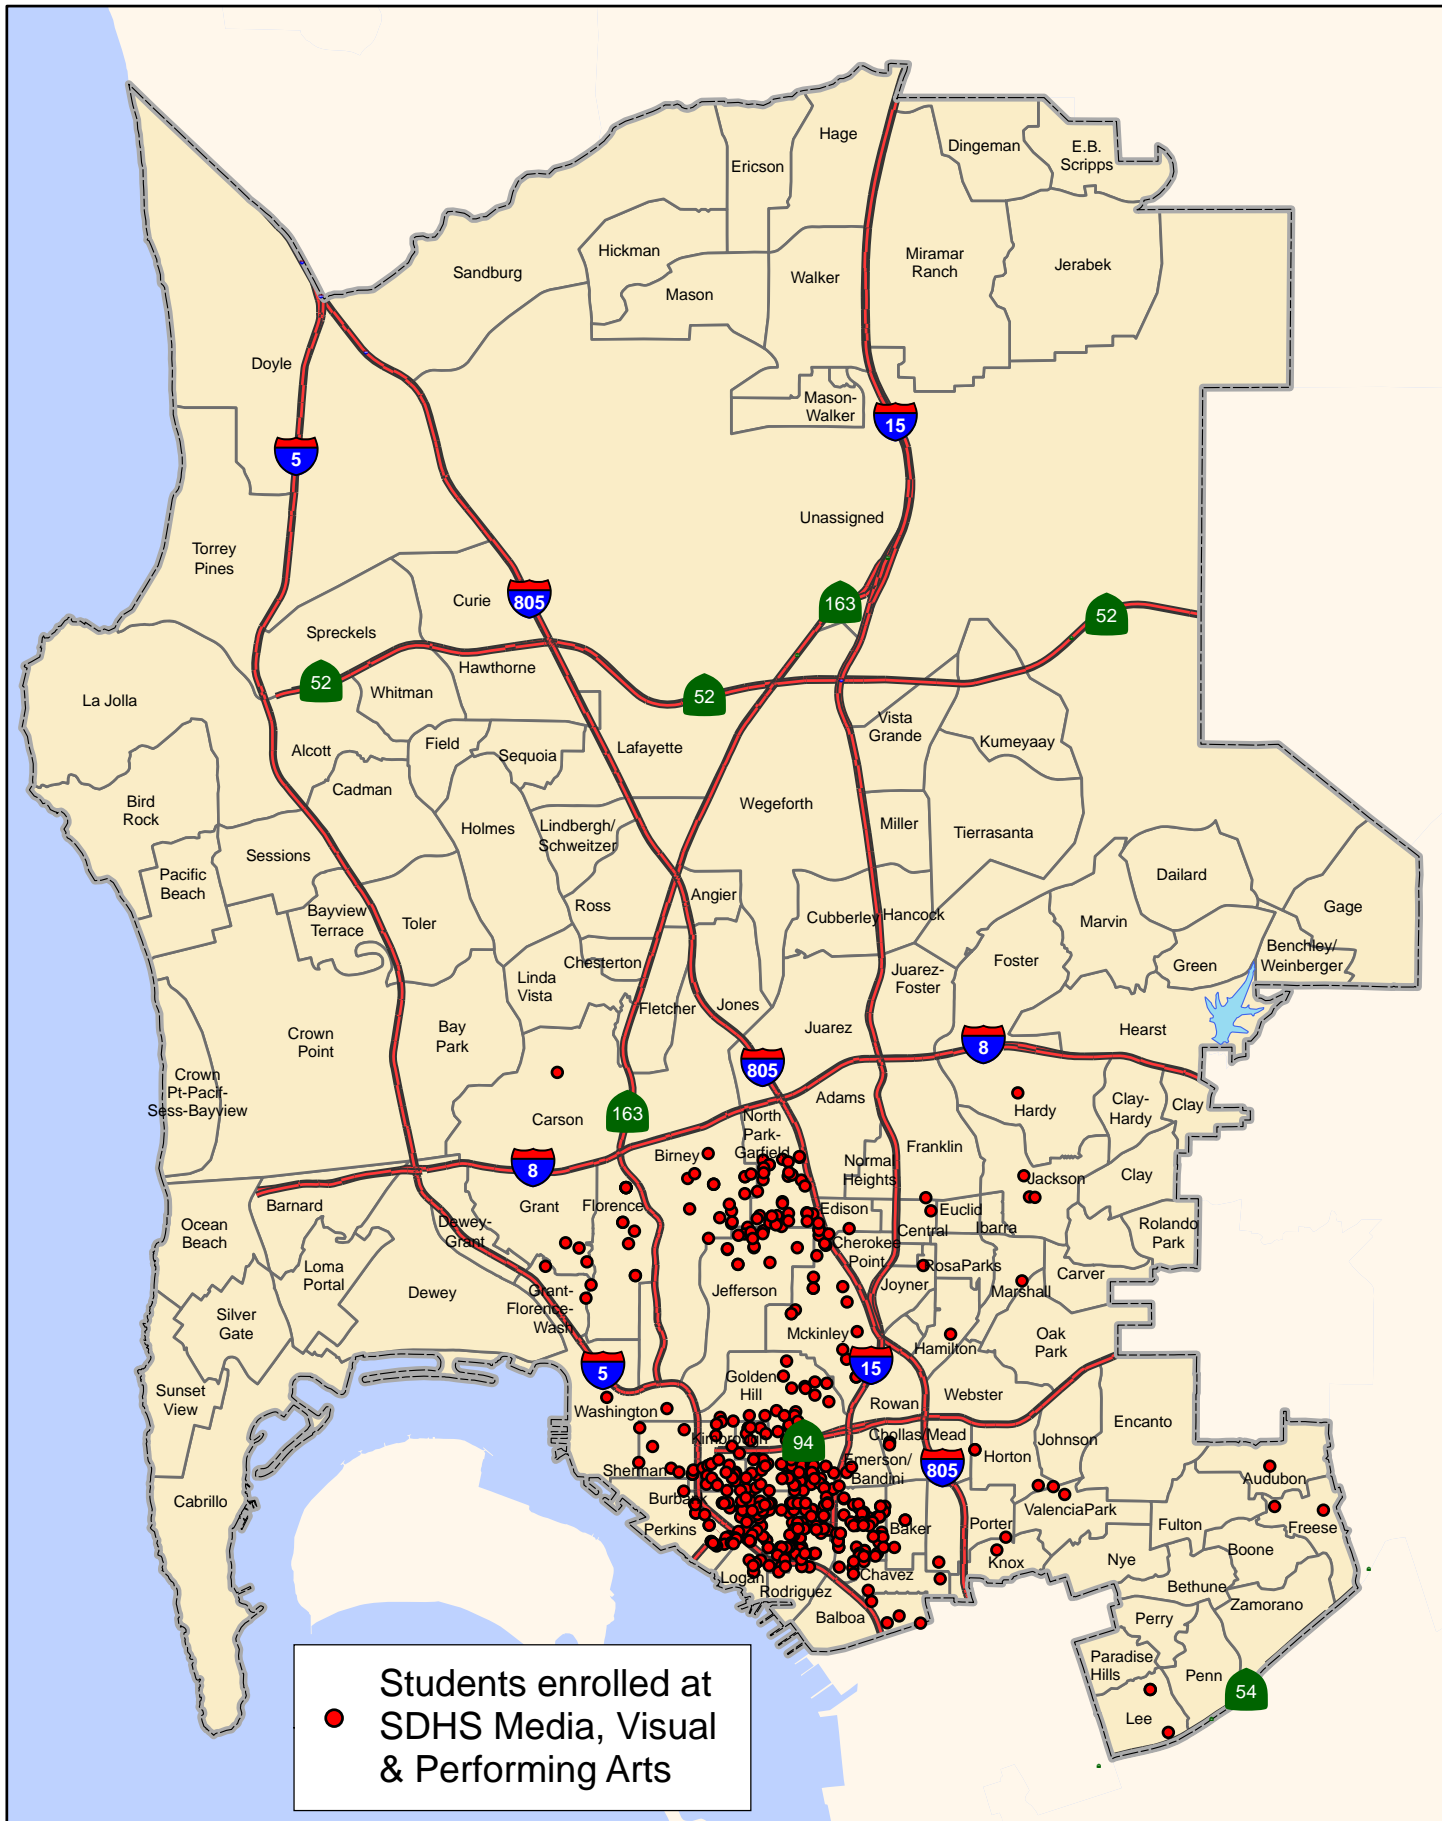

# San Diego High School Media, Visual & Performing Arts Enrollment 2008-09

SAN DIEGO UNIFIED SCHOOL DISTRICT  
Office of the Deputy Superintendent  
Instructional Facilities Planning Department  
1/7/2009

**2008-09 Enrollment at SDHS Media, Visual  
& Perf. Arts by High School Attendance  
Boundary**

High School Boundary	Total
SAN DIEGO COMPLEX	389
SAN DIEGO COMPLEX- HOOVER	56
LINCOLN	21
MORSE	6
HOOVER	6
SAN DIEGO COMPLEX- PT LOMA	5
OUTSIDE SDUSD	4
CRAWFORD COMPLEX	4
KEARNY COMPLEX	1
INVALID ADDRESS	1
CRAWFORD COMPLEX- HENRY	1
<b>TOTAL</b>	<b>494</b>