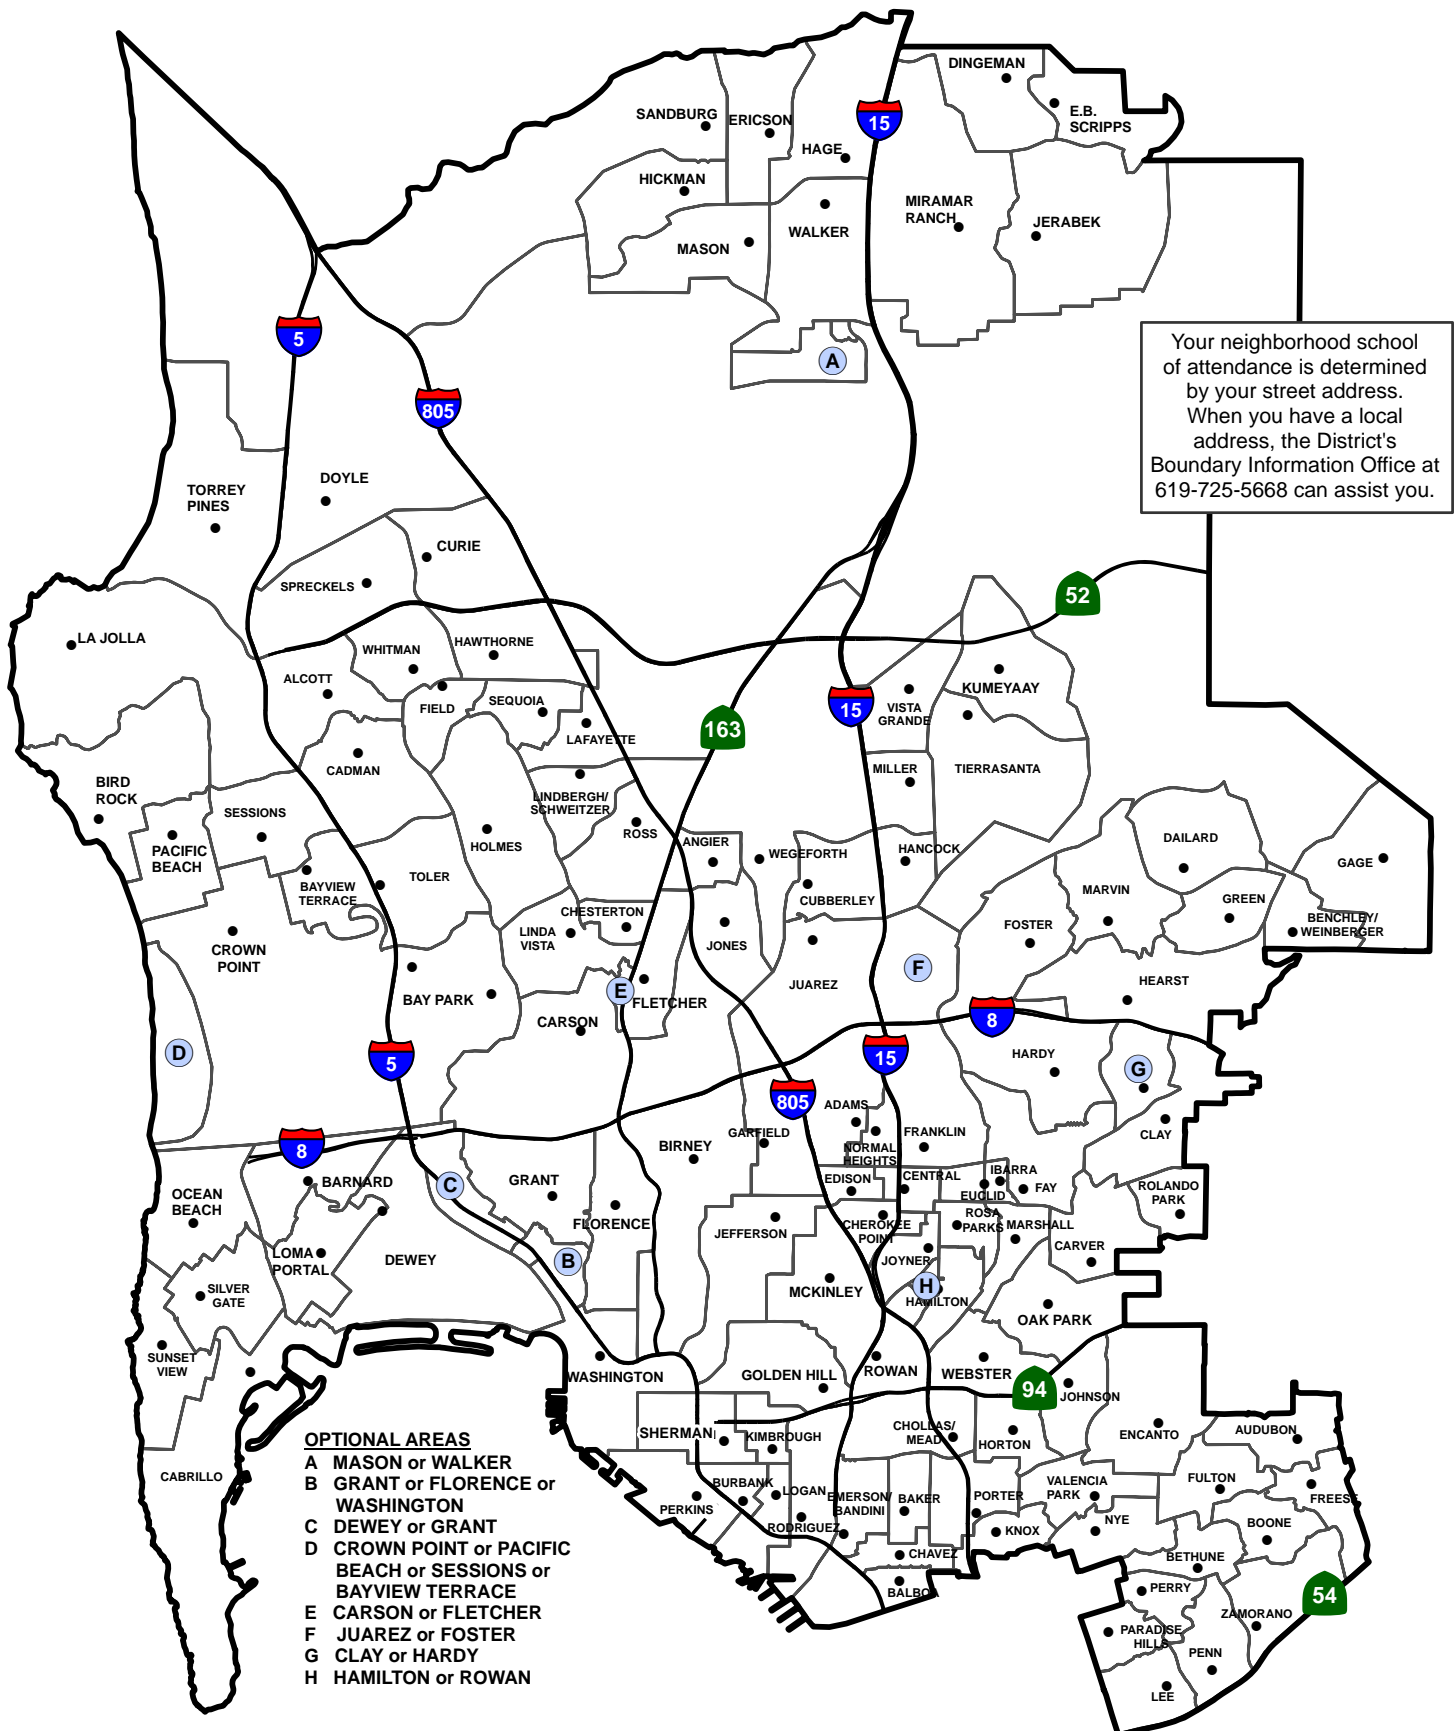

SAN DIEGO UNIFIED SCHOOL DISTRICT ELEMENTARY SCHOOL BOUNDARIES, 2009-10

SAN DIEGO UNIFIED SCHOOL DISTRICT
 4100 Normal Street, San Diego, CA 92103
ELEMENTARY SCHOOLS, 2009-10

All schools are grades K-5 and area codes (619) unless otherwise noted.