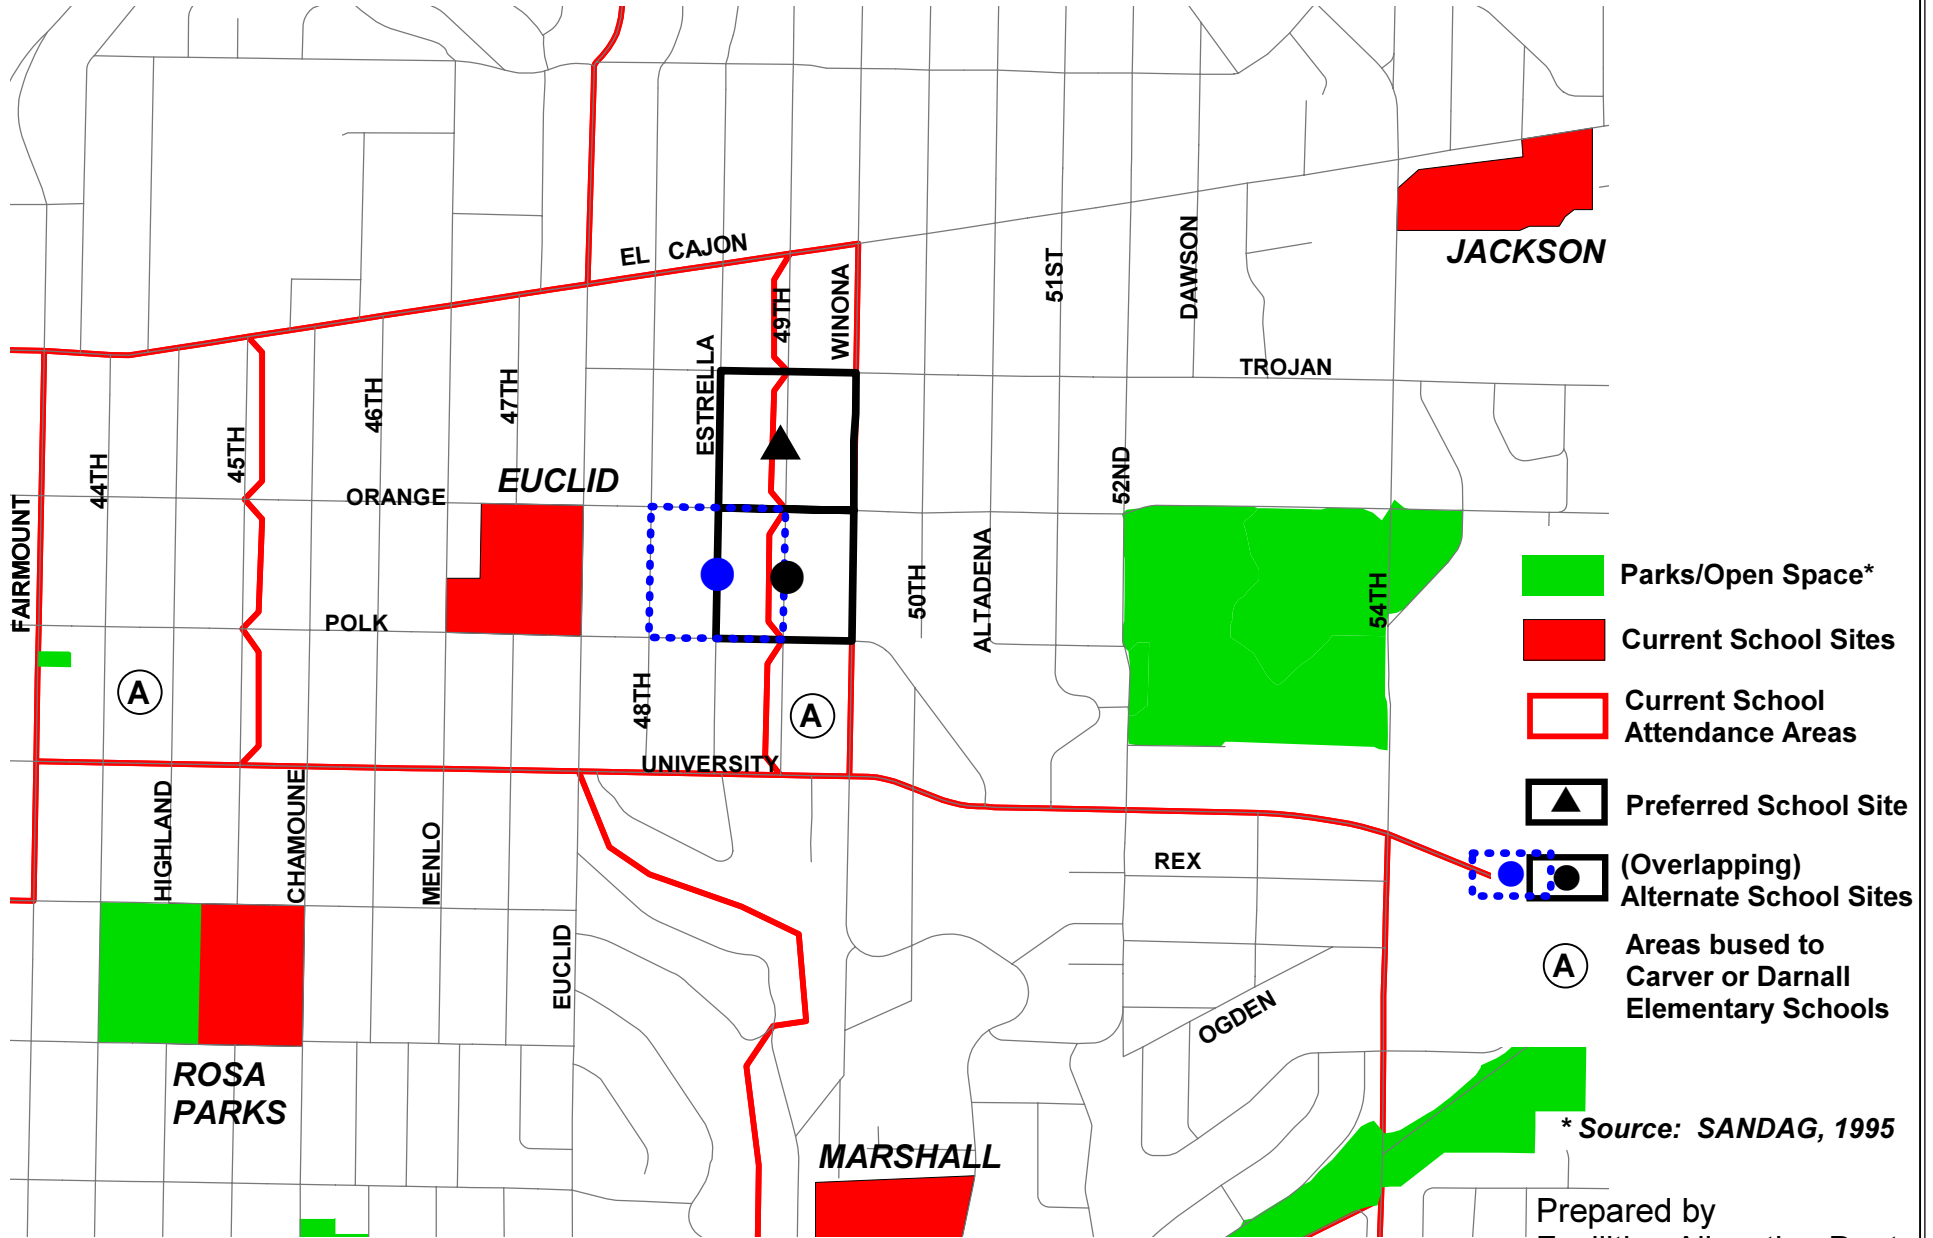

Colina del Sol School Site Selection - Winona Avenue

Sites to be included in Environmental Review Process

Attachment 1

- Parks/Open Space*
- Current School Sites
- Current School Attendance Areas
- ▲ Preferred School Site
- (Overlapping) Alternate School Sites
- A Areas based to Carver or Darnall Elementary Schools

* Source: SANDAG, 1995

Prepared by
Facilities Allocation Dept.
SDUSD
December 6, 2000