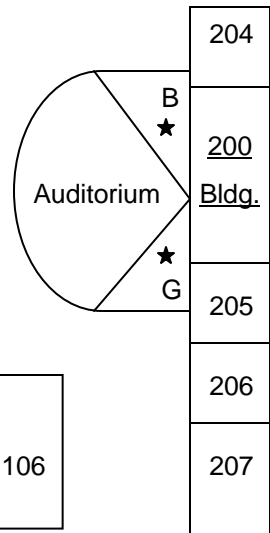

Black Mountain Road

WANGENHEIM MIDDLE SCHOOL

9230 Gold Coast Drive
(858)578-1400

**Bike
Rack**

Gate
(Bike
Entrance/
Exit)

Handball/Tennis
Courts

<<P.E. Fields

B/G
Media Center
Entrance

Please use sidewalks
and do not cut
across planted areas.

G
O
L
D
C
O
A
S
T
D
R
I
V
E

(upper level)
956 955 954 953 952 951 950

(lower level)
907 906 905 904 903 902 901

Entrance

Staff Parking Lot

Dunholme St
Gate
(Main
Vehicular
Entrance)