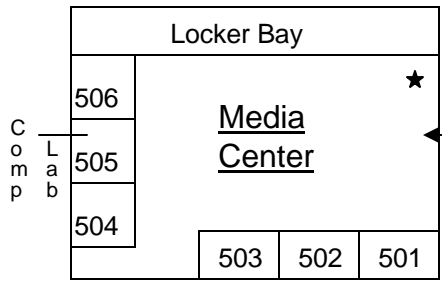

Black Mountain Road

WANGENHEIM MIDDLE SCHOOL

9230 Gold Coast Drive
(858)578-1400

**Bike
Rack**

Gate
(Bike
Entrance/
Exit)

Handball/Tennis
Courts

<<P.E. Fields

B/G
Media Center
Entrance

Please use sidewalks
and do not cut
across planted areas.

G
O
L
D
C
O
A
S
T
D
R
I
V
E

(upper level)
956 955 954 953 952 951 950

(lower level)
907 906 905 904 903 902 901

Entrance

Staff Parking Lot

Dunholme St
Gate
(Main
Vehicular
Entrance)

★=Restrooms

Westchester Ave.